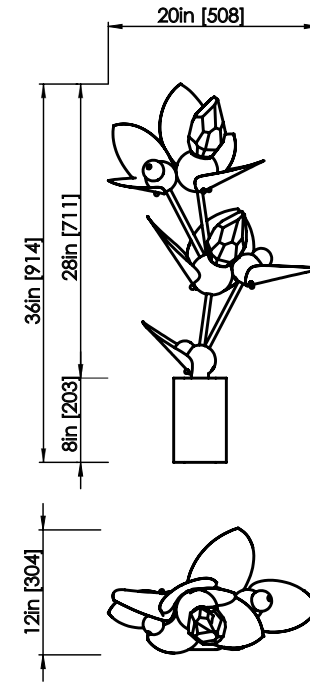

ROSIE LI

Brushed & polished brass with amber faceted glass finish shown

LAUREL BLOSSOM 02 TABLE LAMP

DIMENSIONS

Length: 20 IN / 508 MM
Width: 12 IN / 304 MM
Height: 36 IN / 914 MM

MATERIALS

Brass, alabaster, glass

FINISHES

Brushed & polished brass
Brushed & polished nickel
Oil-rubbed bronze

WEIGHT

25 LB / 11.3 KG

ILLUMINATION

120V / 240V
Accepts (2) E12 / E14 bulbs
3W LED bulbs provided,
2200K or 2500K color temp.
480 lumens delivered
Dimmable, Trailing Edge Lutron

CONNECTION

8-ft cloth cord with in-line switch
and plug

CERTIFICATION

UL Dry / CE

LEAD TIME

8-10 weeks