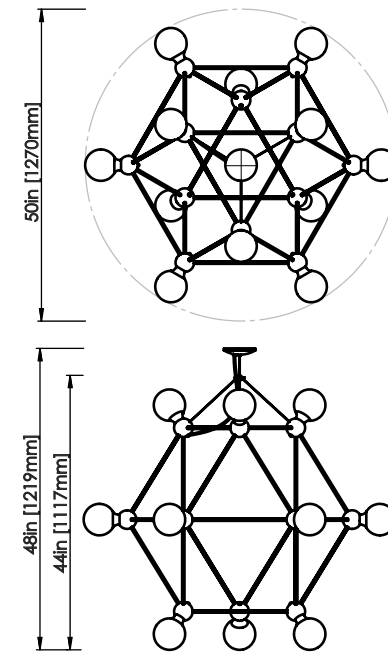

ROSIE LI

LINA 12 LG CHANDELIER

DIMENSIONS

Length: 50 IN / 1270 MM
Width: 50 IN / 1270 MM
Height: 44 IN / 1117 MM
Min. Drop: 48 IN / 1219 MM
*SPECIFY DESIRED DROP

MATERIALS

Brass, steel cable

FINISHES

Polished brass
Brushed brass
Polished nickel
Oil-rubbed bronze

WEIGHT

10 LB / 4.5 KG

ILLUMINATION

120V / 240V
Accepts (12) E26 / E27 bulbs
72W; 6W LED bulbs provided,
6480 lumens delivered;
Matte white finish, 2700K
Dimmable, Trailing Edge Lutron

SUSPENSION

Aircraft cable installation; 5-IN
canopy w/ 6-FT cloth cord in
matching finish

CERTIFICATION

UL Dry / CE

LEAD TIME

10-12 weeks