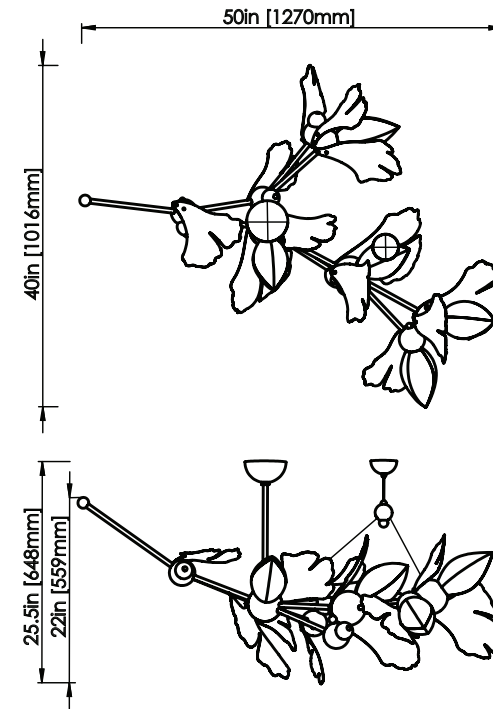

ROSIE LI

Brushed & polished brass w/ milk glass finish shown

GINKGO BLOSSOM 05 CHANDELIER

DIMENSIONS

Length: 50 IN / 1270 MM
Width: 40 IN / 1016 MM
Height: 22 IN / 559 MM
Min. Drop: 25.5 IN / 648 MM
*SPECIFY DESIRED DROP

MATERIALS

Brass, milk glass, steel cable

FINISHES

Brushed & polished brass
Brushed & polished nickel
Oil-rubbed bronze

WEIGHT

22 LB / 10 KG

ILLUMINATION

120V / 240V
Accepts (5) E12 / E14 bulbs
15W; 3W LED bulbs provided,
2200K or 2500K color temp.
1200 / 1350 lumens delivered
Dimmable, Trailing Edge Lutron

SUSPENSION

5-IN canopy and stem, plus
second hanging point with 3-IN
canopy in matching finish

CERTIFICATION

UL Dry / CE

LEAD TIME

12-14 weeks