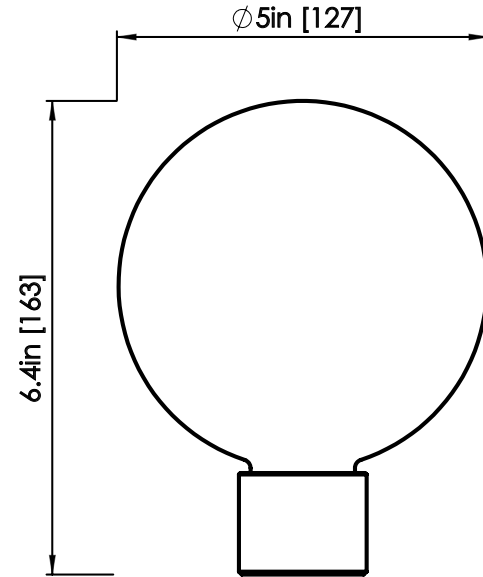

ROSIE LI

BUBBLY MATTE WHITE GLASS

DIMENSIONS

Length: 5 IN / 127 MM
Width: 5 IN / 127 MM
Height: 6.4 IN / 163 MM

MATERIALS

Glass, aluminum

GLASS FINISH

Matte White

WEIGHT

.7 LB / .3 KG

BULB OPTIONS

4W LED bulb, 2700K color temp,
360 lumens delivered.
3W LED bulb, 2500K color temp,
270 lumens delivered.
3W LED bulb, 2200K color temp,
240 lumens delivered.

COLLECTIONS

Bubbly
Rainbow Bubbly

LEAD TIME

4-6 weeks