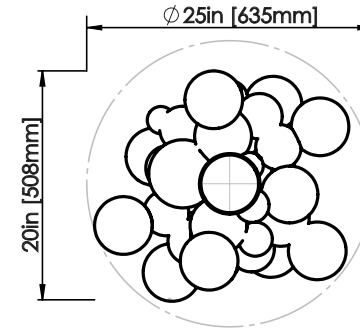

ROSIE LI

Polished chrome finish shown

BUBBLY 09 ROUND PENDANT

DIMENSIONS

Length: 22 IN / 508 MM
Width: 25 IN / 635 MM
Height: 20 IN / 508 MM
Min. Drop: 24 IN / 610 MM
*SPECIFY DESIRED DROP

MATERIALS

Brass, glass

FINISHES

Polished brass
Satin brass
Polished nickel
Oil-rubbed bronze

WEIGHT

55 LB / 24.9 KG

ILLUMINATION

120V / 240V
Accepts (9) G9 bulbs
36W; 4W LED bulbs provided,
2700K color temp.
3600 lumens delivered
Dimmable, Trailing Edge Lutron

DIMENSIONS

Length: 5 IN / 127 MM
Width: 5 IN / 127 MM
Height: 6.4 IN / 163 MM

MATERIALS

Glass, aluminum

GLASS FINISH

Matte White

WEIGHT

.7 LB / .3 KG

LEAD TIME

4-6 weeks