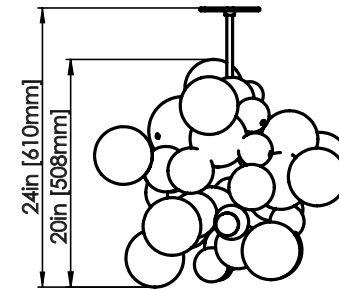

ROSIE LI

Polished chrome finish shown

BUBBLY 09 ROUND PENDANT

DIMENSIONS

Length: 22 IN / 508 MM
Width: 25 IN / 635 MM
Height: 20 IN / 508 MM
Min. Drop: 24 IN / 610 MM
*SPECIFY DESIRED DROP

MATERIALS

Brass, glass

FINISHES

Polished brass
Satin brass
Polished nickel
Oil-rubbed bronze

WEIGHT

55 LB / 24.9 KG

ILLUMINATION

120V / 240V
Accepts (9) G9 bulbs
36W; 4W LED bulbs provided,
2700K color temp.
3600 lumens delivered
Dimmable, Trailing Edge Lutron

DIMENSIONS

Length: 5 IN / 127 MM
Width: 5 IN / 127 MM
Height: 6.4 IN / 163 MM

MATERIALS

Glass, aluminum

GLASS FINISH

Matte White

WEIGHT

.7 LB / .3 KG

LEAD TIME

4-6 weeks