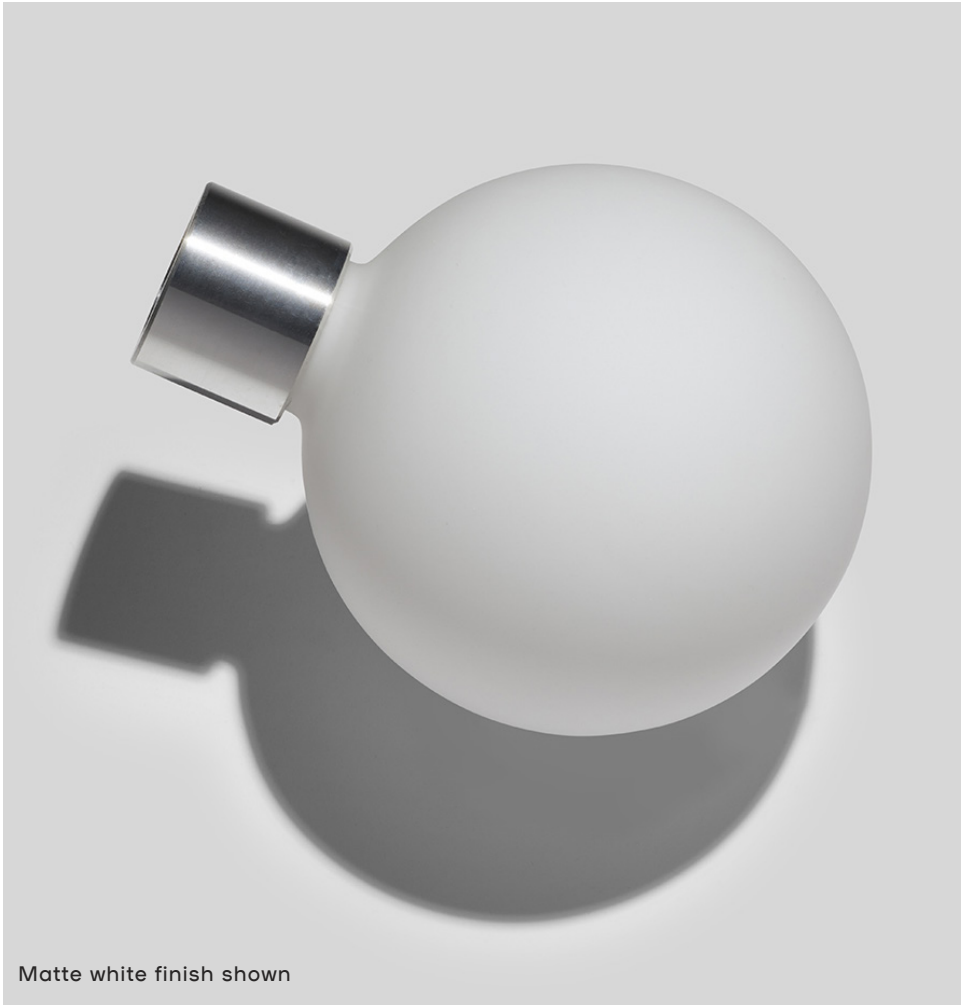

ROSIE LI

Polished chrome finish shown

BUBBLY 09 ROUND PENDANT

DIMENSIONS

Length: 22 IN / 508 MM
Width: 25 IN / 635 MM
Height: 20 IN / 508 MM
Min. Drop: 24 IN / 610 MM
*SPECIFY DESIRED DROP

MATERIALS

Brass, glass

FINISHES

Polished brass
Satin brass
Polished nickel
Oil-rubbed bronze

WEIGHT

55 LB / 24.9 KG

ILLUMINATION

120V / 240V
Accepts (9) G9 bulbs
36W; 4W LED bulbs provided,
2700K color temp.
3600 lumens delivered
Dimmable, Trailing Edge Lutron

SUSPENSION

5- canopy and stem in
matching finish

CERTIFICATION

UL Dry / CE

LEAD TIME

12-14 weeks

ROSIE LI

BUBBLY MATTE WHITE GLASS

DIMENSIONS

Length: 5 IN / 127 MM
Width: 5 IN / 127 MM
Height: 6.4 IN / 163 MM

MATERIALS

Glass, aluminum

GLASS FINISH

Matte White

WEIGHT

.7 LB / .3 KG