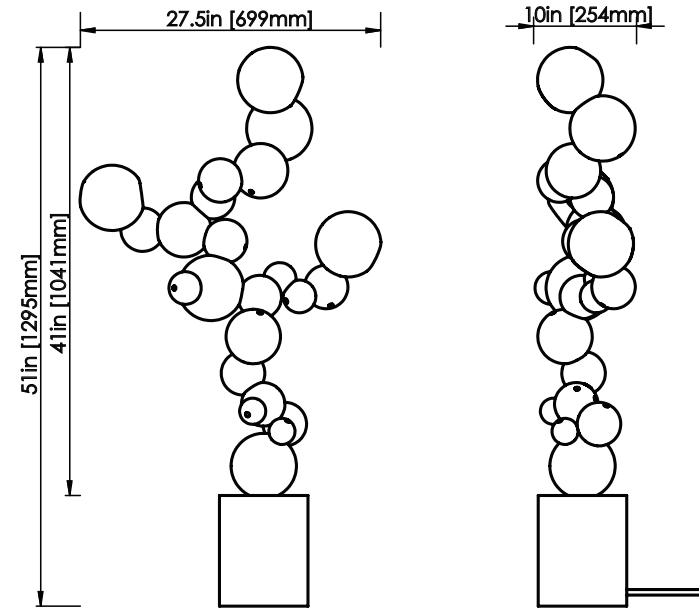

ROSIE LI

Oil-rubbed bronze w/ smoke glass finish shown

BUBBLY FLOOR LAMP w/ GLASS

DIMENSIONS

Length: 10 IN / 254 MM
Width: 27.5 IN / 699 MM
Height: 51 IN / 1295 MM

MATERIALS

Brass, alabaster, handblown glass

DIMENSIONS

Length: 6 IN / 152 MM
Width: 6 IN / 152 MM
Height: 7.5 IN / 189 MM

MATERIALS

Handblown glass, aluminum

GLASS FINISH

Smoke
Clear
Opal

WEIGHT

.8 LB / .4 KG

BUBBLY SMOKE GLASS

DIMENSIONS

Length: 6 IN / 152 MM
Width: 6 IN / 152 MM
Height: 7.5 IN / 189 MM

MATERIALS

Handblown glass, aluminum

GLASS FINISH

Smoke
Clear
Opal

WEIGHT

BUBBLY OPAL GLASS

DIMENSIONS

Length: 6 IN / 152 MM
Width: 6 IN / 152 MM
Height: 7.5 IN / 189 MM

MATERIALS

Handblown glass, aluminum

GLASS FINISH

Smoke
Clear
Opal

WEIGHT