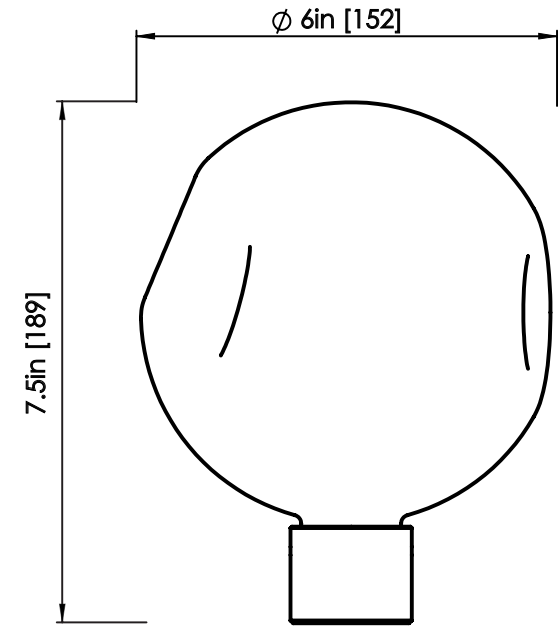

ROSIE LI

Oil-rubbed bronze w/ smoke glass finish shown

BUBBLY FLOOR LAMP w/ GLASS

DIMENSIONS

Length: 10 IN / 254 MM
Width: 27.5 IN / 699 MM
Height: 51 IN / 1295 MM

MATERIALS

Brass, alabaster, handblown glass

DIMENSIONS

Length: 6 IN / 152 MM
Width: 6 IN / 152 MM
Height: 7.5 IN / 189 MM

MATERIALS

Handblown glass, aluminum

GLASS FINISH

Smoke
Clear
Opal

WEIGHT

.8 LB / .4 KG

BUBBLY SMOKE GLASS

DIMENSIONS

Length: 6 IN / 152 MM
Width: 6 IN / 152 MM
Height: 7.5 IN / 189 MM

MATERIALS

Handblown glass, aluminum

GLASS FINISH

Smoke
Clear
Opal

WEIGHT

BUBBLY OPAL GLASS

DIMENSIONS

Length: 6 IN / 152 MM
Width: 6 IN / 152 MM
Height: 7.5 IN / 189 MM

MATERIALS

Handblown glass, aluminum

GLASS FINISH

Smoke
Clear
Opal

WEIGHT