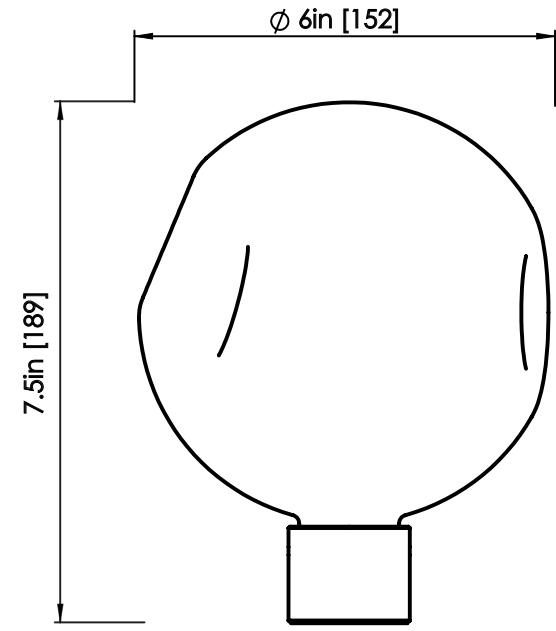

ROSIE LI

Oil-rubbed bronze w/ smoke glass finish shown

BUBBLY FLOOR LAMP w/ GLASS

DIMENSIONS

Length: 10 IN / 254 MM
Width: 27.5 IN / 699 MM
Height: 51 IN / 1295 MM

MATERIALS

Brass, alabaster, handblown glass

DIMENSIONS

Length: 6 IN / 152 MM
Width: 6 IN / 152 MM
Height: 7.5 IN / 189 MM

MATERIALS

Handblown glass, aluminum

GLASS FINISH

Smoke
Clear
Opal

WEIGHT

.8 LB / .4 KG

BUBBLY SMOKE GLASS

DIMENSIONS

Length: 6 IN / 152 MM
Width: 6 IN / 152 MM
Height: 7.5 IN / 189 MM

MATERIALS

Handblown glass, aluminum

GLASS FINISH

Smoke
Clear
Opal

WEIGHT

BUBBLY OPAL GLASS

DIMENSIONS

Length: 6 IN / 152 MM
Width: 6 IN / 152 MM
Height: 7.5 IN / 189 MM

MATERIALS

Handblown glass, aluminum

GLASS FINISH

Smoke
Clear
Opal

WEIGHT