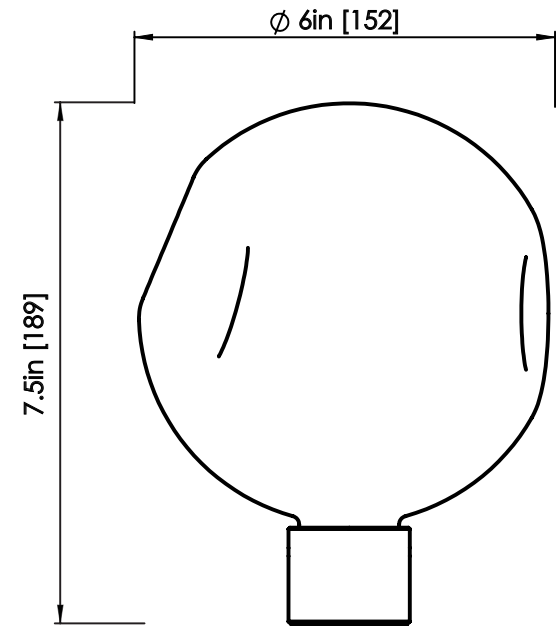

ROSIE LI

BUBBLY CLEAR GLASS

DIMENSIONS

Length: 6 IN / 152 MM
Width: 6 IN / 152 MM
Height: 7.5 IN / 189 MM

MATERIALS

Handblown glass, aluminum

GLASS FINISH

Smoke
Clear
Opal

WEIGHT

.8 LB / .4 KG

BULB OPTIONS

3W LED bulbs, 2500K color temp,
270 lumens delivered.
3W LED bulbs, 2200K color temp,
240 lumens delivered.

COLLECTIONS

Bubbly
Rainbow Bubbly

LEAD TIME

8-10 weeks