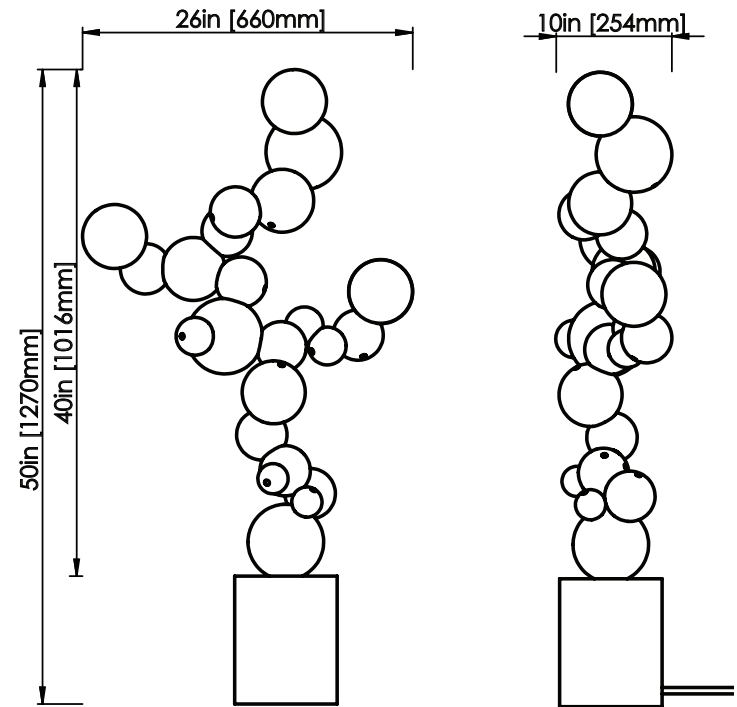

ROSIE LI

Oil-rubbed bronze finish shown

BUBBLY FLOOR LAMP

DIMENSIONS

Length: 10 IN / 254 MM
Width: 26 IN / 660 MM
Height: 50 IN / 1270 MM

MATERIALS

Brass, alabaster, glass

FINISHES

CONNECTION

8-FT cloth cord with in-line switch
and plug

CERTIFICATION

UL Dry / CE

LEAD TIME

12-14 weeks

ROSIE LI

BUBBLY STANDARD GLASS

DIMENSIONS

Length: 5 IN / 127 MM
Width: 5 IN / 127 MM
Height: 6.4 IN / 163 MM

MATERIALS

Glass, aluminum

GLASS FINISH

Matte White

WEIGHT

.7 LB / .3 KG

LEAD TIME

4-6 weeks