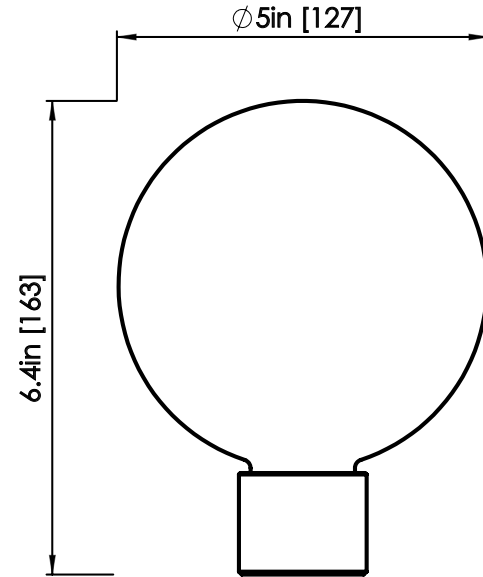

ROSIE LI

Oil-rubbed bronze finish shown

BUBBLY FLOOR LAMP

DIMENSIONS

Length: 10 IN / 254 MM
Width: 26 IN / 660 MM
Height: 50 IN / 1270 MM

MATERIALS

Brass, alabaster, glass

FINISHES

Polished brass
Satin brass
Polished nickel
Oil-rubbed bronze

WEIGHT

65 LB / 29 KG

ILLUMINATION

120V / 240V
Accepts (3) G9 bulbs
12W; 4W LED bulbs provided,
2700K color temp.
1200 lumens delivered
Dimmable, Trailing Edge Lutron

CONNECTION

8-FT cloth cord with in-line switch
and plug

CERTIFICATION

UL Dry / CE

LEAD TIME

12-14 weeks

ROSIE LI

BUBBLY STANDARD GLASS

DIMENSIONS

Length: 5 IN / 127 MM
Width: 5 IN / 127 MM
Height: 6.4 IN / 163 MM

MATERIALS

Glass, aluminum

GLASS FINISH

Matte White

WEIGHT

.7 LB / .3 KG