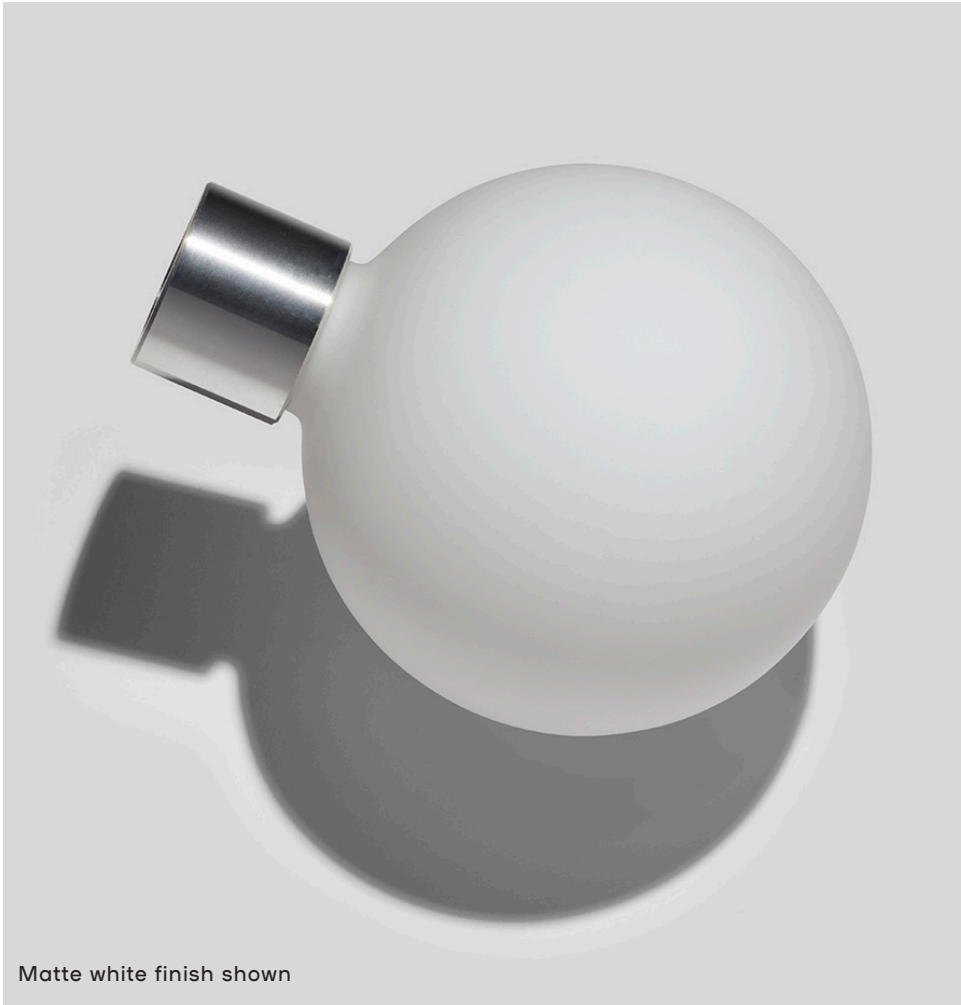

ROSIE LI

Oil-rubbed bronze finish shown

BUBBLY FLOOR LAMP

DIMENSIONS

Length: 10 IN / 254 MM
Width: 26 IN / 660 MM
Height: 50 IN / 1270 MM

MATERIALS

Brass, alabaster, glass

FINISHES

Polished brass
Satin brass
Polished nickel
Oil-rubbed bronze

WEIGHT

65 LB / 29 KG

ILLUMINATION

120V / 240V
Accepts (3) G9 bulbs
12W; 4W LED bulbs provided,
2700K color temp.
1200 lumens delivered
Dimmable, Trailing Edge Lutron

CONNECTION

8-FT cloth cord with in-line switch
and plug

CERTIFICATION

UL Dry / CE

LEAD TIME

12-14 weeks

ROSIE LI

BUBBLY STANDARD GLASS

DIMENSIONS

Length: 5 IN / 127 MM
Width: 5 IN / 127 MM
Height: 6.4 IN / 163 MM

MATERIALS

Glass, aluminum

GLASS FINISH

Matte White

WEIGHT

.7 LB / .3 KG