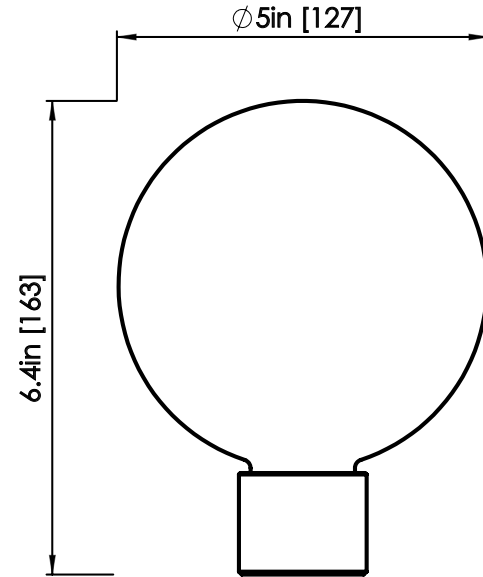

ROSIE LI

BUBBLY O2 WALLMOUNT

DIMENSIONS

Length: 12 IN / 305 MM
Width: 13 IN / 330 MM
Height: 17 IN / 432 MM

MATERIALS

Brass, glass

FINISHES

Polished brass
Satin brass
Polished nickel
Oil-rubbed bronze

WEIGHT

14 LB / 6.4 KG

ILLUMINATION

120V / 240V
Accepts (2) G9 bulbs
4W LED bulbs provided,
2700K color temp.
800 lumens delivered
Dimmable, Trailing Edge Lutron

CONNECTION

6-IN backplate
Hardwire install

CERTIFICATION

UL Dry / CE

LEAD TIME

10-12 weeks

ROSIE LI

BUBBLY STANDARD GLASS

DIMENSIONS

Length: 5 IN / 127 MM
Width: 5 IN / 127 MM
Height: 6.4 IN / 163 MM

MATERIALS

Glass, aluminum

GLASS FINISH

Matte White

WEIGHT

.7 LB / .3 KG

BULB OPTIONS

4W LED bulb, 2700K color temp,
360 lumens delivered.
3W LED bulb, 2500K color temp,
270 lumens delivered.
3W LED bulb, 2200K color temp,
240 lumens delivered.