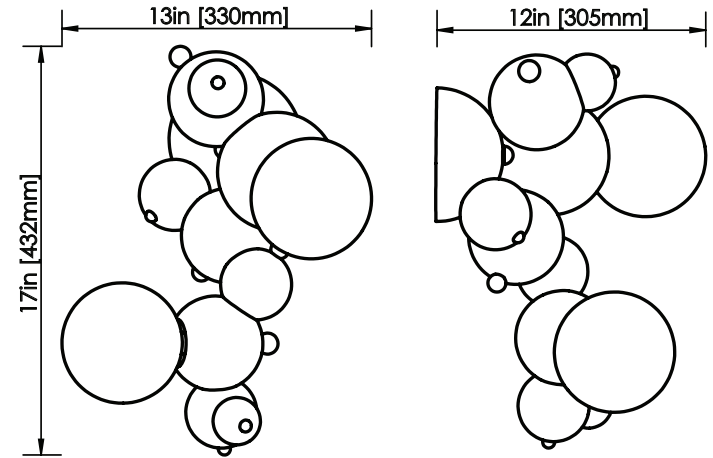

ROSIE LI

BUBBLY O2 WALLMOUNT

DIMENSIONS

Length: 12 IN / 305 MM
Width: 13 IN / 330 MM
Height: 17 IN / 432 MM

MATERIALS

Brass, glass

FINISHES

Polished brass
Satin brass
Polished nickel
Oil-rubbed bronze

WEIGHT

14 LB / 6.4 KG

ILLUMINATION

120V / 240V
Accepts (2) G9 bulbs
4W LED bulbs provided,
2700K color temp.
800 lumens delivered
Dimmable, Trailing Edge Lutron

CONNECTION

6-IN backplate
Hardwire install

CERTIFICATION

UL Dry / CE

LEAD TIME

10-12 weeks

ROSIE LI

BUBBLY STANDARD GLASS

DIMENSIONS

Length: 5 IN / 127 MM
Width: 5 IN / 127 MM
Height: 6.4 IN / 163 MM

MATERIALS

Glass, aluminum

GLASS FINISH

Matte White

WEIGHT

.7 LB / .3 KG

BULB OPTIONS

4W LED bulb, 2700K color temp,
360 lumens delivered.
3W LED bulb, 2500K color temp,
270 lumens delivered.
3W LED bulb, 2200K color temp,
240 lumens delivered.