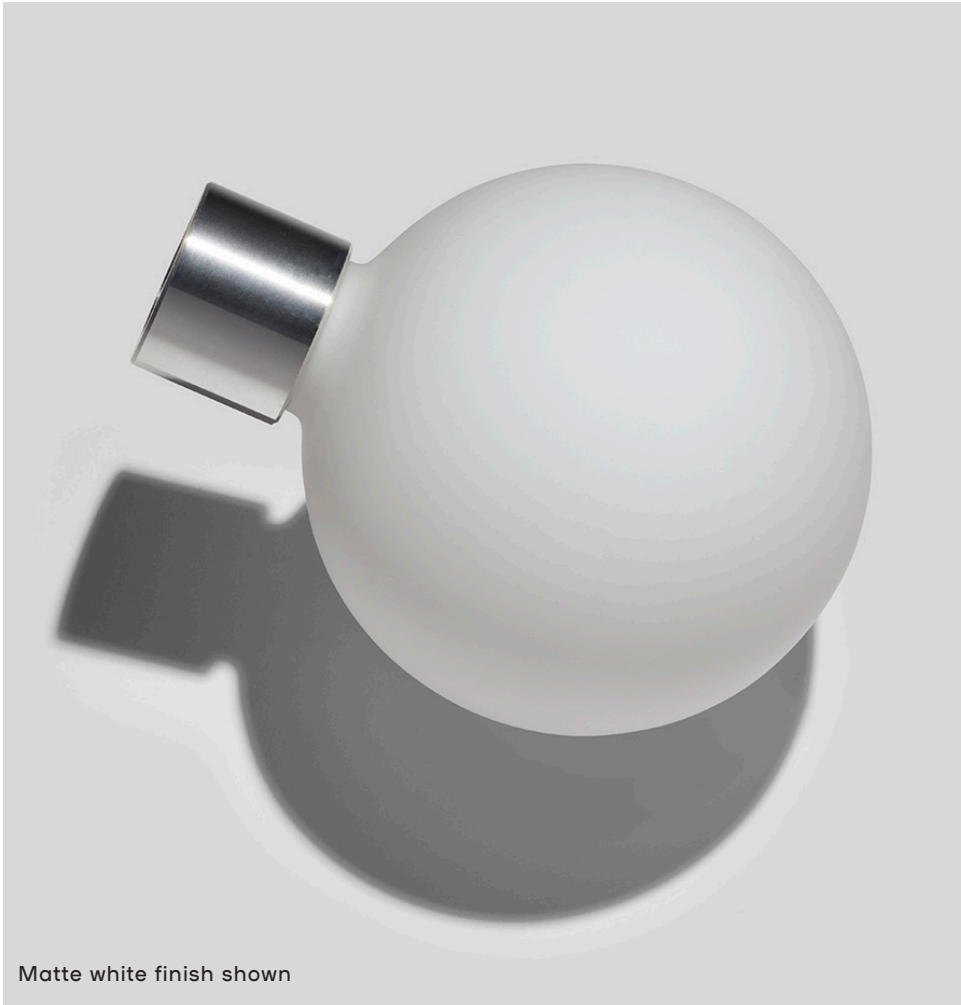

ROSIE LI

BUBBLY O2 WALLMOUNT

DIMENSIONS

Length: 12 IN / 305 MM
Width: 13 IN / 330 MM
Height: 17 IN / 432 MM

MATERIALS

Brass, glass

FINISHES

Polished brass
Satin brass
Polished nickel
Oil-rubbed bronze

WEIGHT

14 LB / 6.4 KG

ILLUMINATION

120V / 240V
Accepts (2) G9 bulbs
4W LED bulbs provided,
2700K color temp.
800 lumens delivered
Dimmable, Trailing Edge Lutron

CONNECTION

6-IN backplate
Hardwire install

CERTIFICATION

UL Dry / CE

LEAD TIME

10-12 weeks

ROSIE LI

BUBBLY STANDARD GLASS

DIMENSIONS

Length: 5 IN / 127 MM
Width: 5 IN / 127 MM
Height: 6.4 IN / 163 MM

MATERIALS

Glass, aluminum

GLASS FINISH

Matte White

WEIGHT

.7 LB / .3 KG

BULB OPTIONS

4W LED bulb, 2700K color temp,
360 lumens delivered.
3W LED bulb, 2500K color temp,
270 lumens delivered.
3W LED bulb, 2200K color temp,
240 lumens delivered.