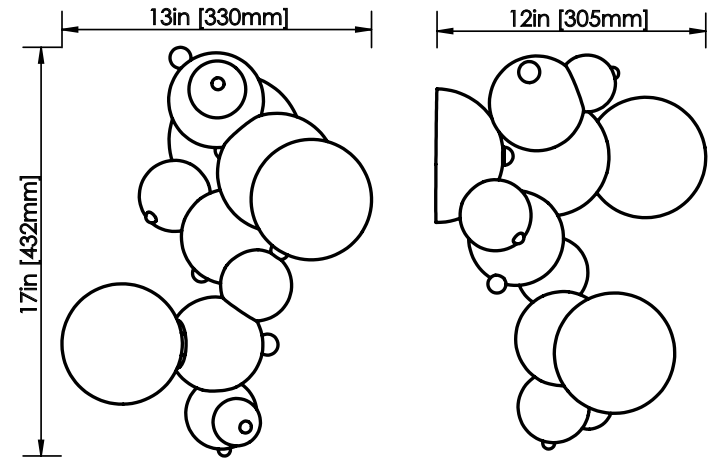

ROSIE LI

BUBBLY 02 WALLMOUNT

DIMENSIONS

Length: 12 IN / 305 MM
Width: 13 IN / 330 MM
Height: 17 IN / 432 MM

MATERIALS

Brass, glass

FINISHES

Polished brass
Satin brass
Polished nickel
Oil-rubbed bronze

Length: 6 IN / 152 MM
Width: 6 IN / 152 MM
Height: 7.5 IN / 189 MM

MATERIALS

Handblown glass, aluminum

GLASS FINISH

Smoke
Clear
Opal

WEIGHT

1.3 LB / .6 KG

BULB OPTIONS

Length: 6 IN / 152 MM
Width: 6 IN / 152 MM
Height: 7.5 IN / 189 MM

MATERIALS

Handblown glass, aluminum

GLASS FINISH

Smoke
Clear
Opal

WEIGHT

.8 LB / .4 KG

BULB OPTIONS

Length: 6 IN / 152 MM
Width: 6 IN / 152 MM
Height: 7.5 IN / 189 MM

MATERIALS

Handblown glass, aluminum

GLASS FINISH

Smoke
Clear
Opal

WEIGHT

1 LB / .4 KG

BULB OPTIONS