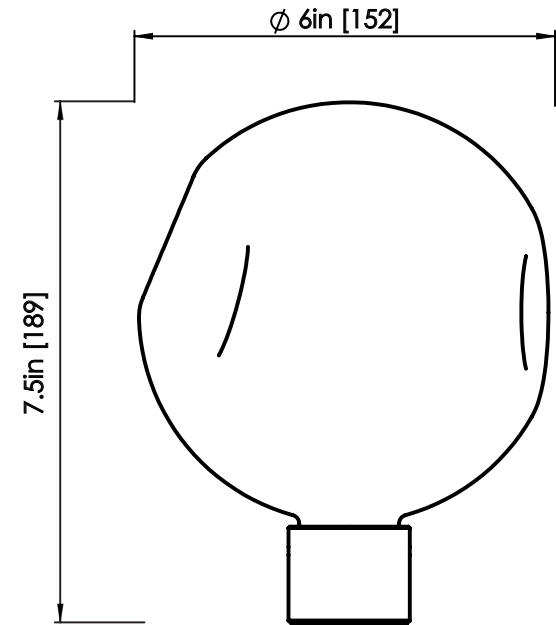

ROSIE LI

BUBBLY CLEAR GLASS

DIMENSIONS

Length: 6 IN / 152 MM
Width: 6 IN / 152 MM
Height: 7.5 IN / 189 MM

MATERIALS

Handblown glass, aluminum

GLASS FINISH

Smoke
Clear
Opal

WEIGHT

.8 LB / .4 KG

BULB OPTIONS

3W LED bulbs, 2500K color temp,
270 lumens delivered.
3W LED bulbs, 2200K color temp,
240 lumens delivered.

COLLECTIONS

Bubbly
Rainbow Bubbly

LEAD TIME

8-10 weeks