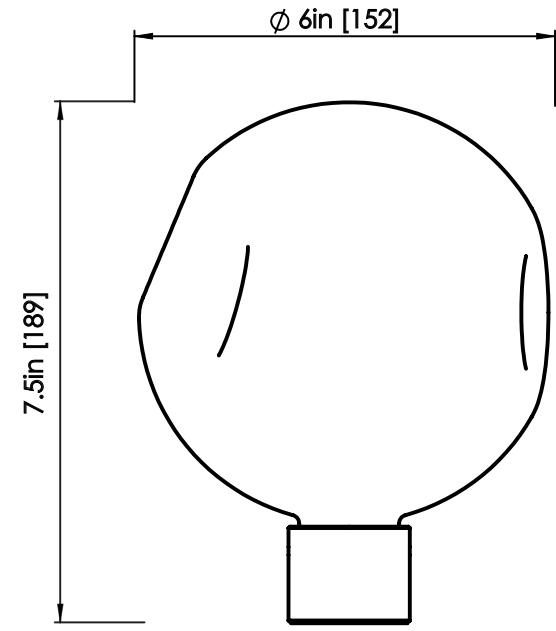

ROSIE LI

BUBBLY OPAL GLASS

DIMENSIONS

Length: 6 IN / 152 MM
Width: 6 IN / 152 MM
Height: 7.5 IN / 189 MM

MATERIALS

Handblown glass, aluminum

GLASS FINISH

Smoke
Clear
Opal

WEIGHT

1 LB / .4 KG

BULB OPTIONS

3W LED bulbs, 2500K color temp,
270 lumens delivered.
3W LED bulbs, 2200K color temp,
240 lumens delivered.

COLLECTIONS

Bubbly
Rainbow Bubbly

LEAD TIME

8-10 weeks