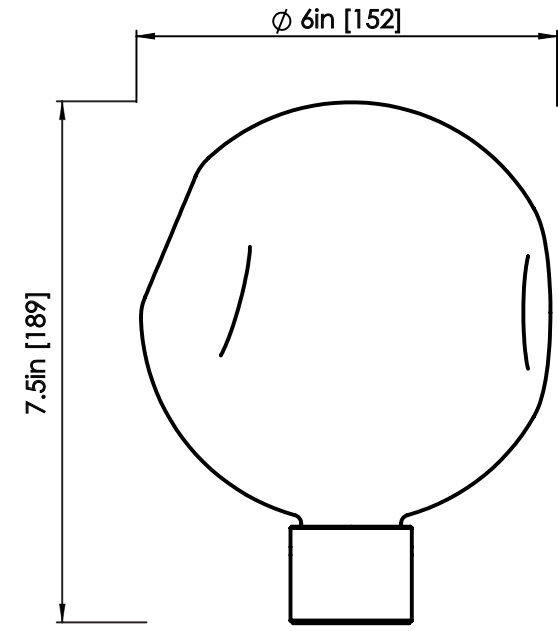

BUBBLY SMOKE GLASS

DIMENSIONS

Length: 6 IN / 152 MM
Width: 6 IN / 152 MM
Height: 7.5 IN / 189 MM

MATERIALS

Handblown glass, aluminum

GLASS FINISH

Smoke
Clear
Opal

WEIGHT

1.3 LB / .6 KG

BULB OPTIONS

3W LED bulbs, 2500K color temp,
270 lumens delivered.
3W LED bulbs, 2200K color temp,
240 lumens delivered.

COLLECTIONS

Bubbly
Rainbow Bubbly

LEAD TIME

8-10 weeks