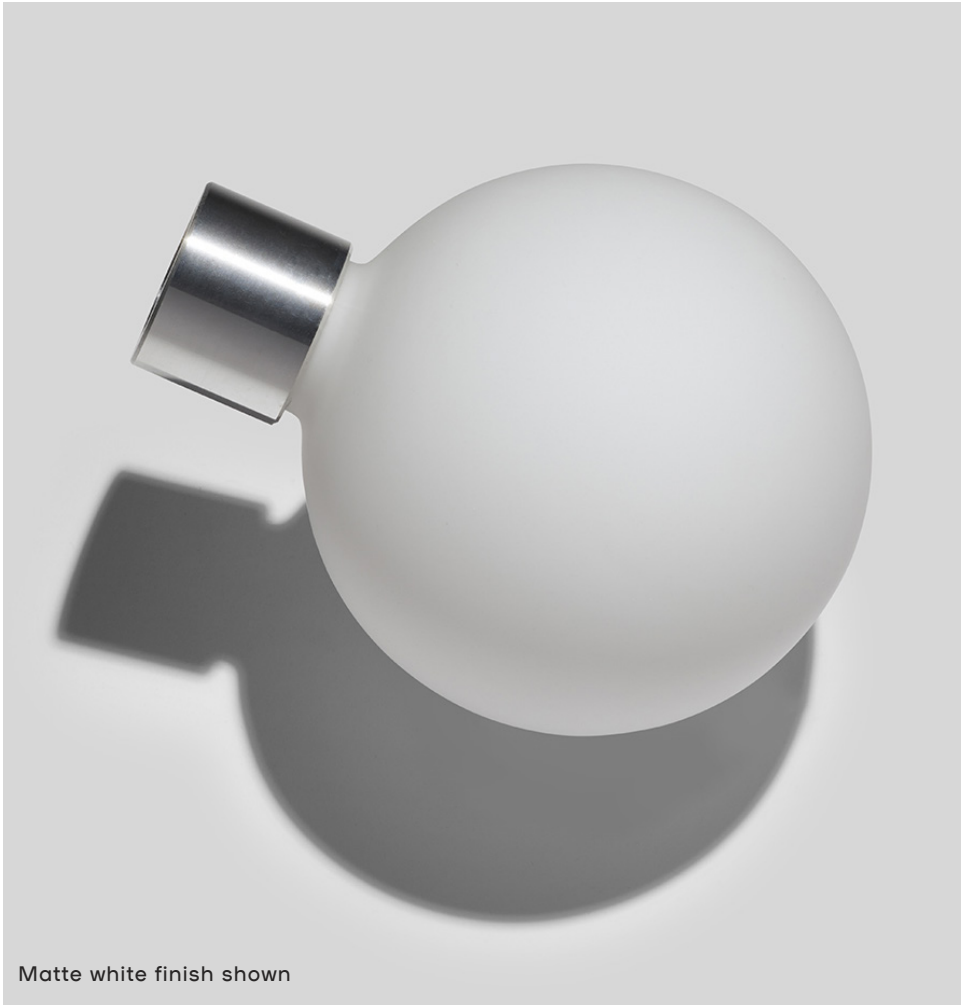

ROSIE LI

Polished brass finish shown

RAINBOW BUBBLY 04 CHANDELIER

DIMENSIONS

Length: 55 IN / 1397 MM
Width: 13.5 IN / 343 MM
Height: 11 IN / 279 MM
Min. Drop: 20 IN / 508 MM
*SPECIFY DESIRED DROP

MATERIALS

Brass, glass

METAL FINISHES

Polished spectrum
Matte spectrum
Polished green
Matte green

GLASS FINISHES

Opal
Smoke
Clear

WEIGHT

30 LB / 14 KG

ILLUMINATION

120V / 240V
Accepts (4) G9 bulbs
16W; 4W LED bulbs provided,
2700K color temp.
1600 lumens delivered
Dimmable, Trailing Edge Lutron

SUSPENSION

5-IN canopy and stem in
matching finish

CERTIFICATION

UL Dry / CE

LEAD TIME

14-16 weeks

ROSIE LI

BUBBLY MATTE WHITE GLASS

DIMENSIONS

Length: 5 IN / 127 MM
Width: 5 IN / 127 MM
Height: 6.4 IN / 163 MM

MATERIALS

Glass, aluminum