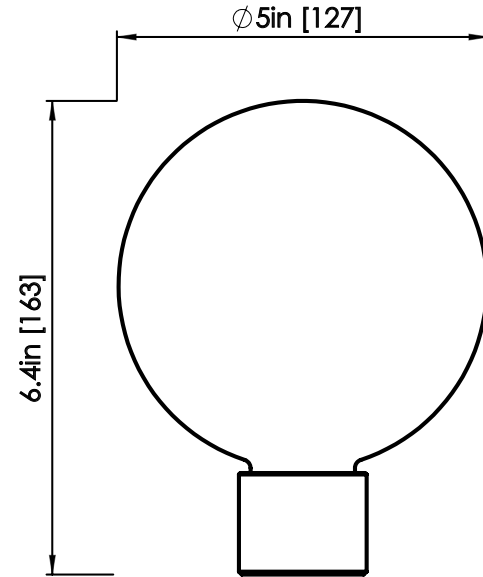

ROSIE LI

Polished brass finish shown

RAINBOW BUBBLY 04 CHANDELIER

DIMENSIONS

Length: 55 IN / 1397 MM
Width: 13.5 IN / 343 MM
Height: 11 IN / 279 MM
Min. Drop: 20 IN / 508 MM
*SPECIFY DESIRED DROP

MATERIALS

120V / 240V
Accepts (4) G9 bulbs
16W; 4W LED bulbs provided,
2700K color temp.
1600 lumens delivered
Dimmable, Trailing Edge Lutron

SUSPENSION

5-IN canopy and stem in
matching finish

CERTIFICATION

UL Dry / CE

LEAD TIME

14-16 weeks

ROSIE LI

BUBBLY MATTE WHITE GLASS

DIMENSIONS

Length: 5 IN / 127 MM
Width: 5 IN / 127 MM
Height: 6.4 IN / 163 MM

MATERIALS

Glass, aluminum