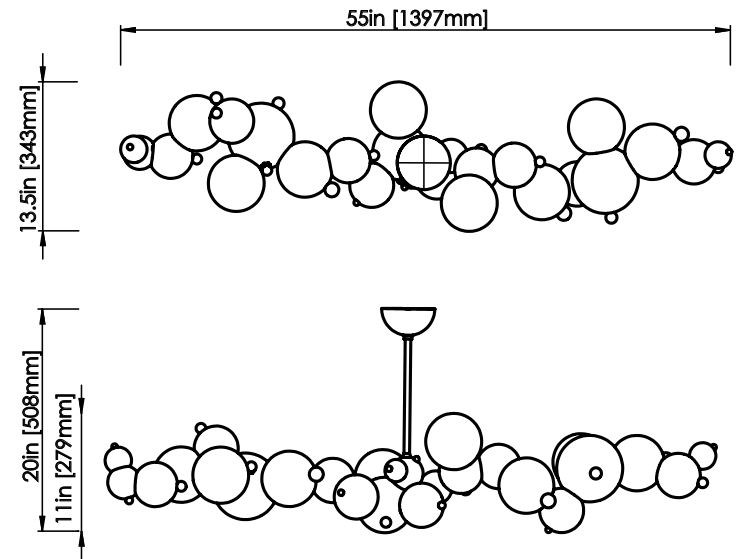

ROSIE LI

Polished brass finish shown

RAINBOW BUBBLY 04 CHANDELIER

DIMENSIONS

Length: 55 IN / 1397 MM
Width: 13.5 IN / 343 MM
Height: 11 IN / 279 MM
Min. Drop: 20 IN / 508 MM
*SPECIFY DESIRED DROP

MATERIALS

Brass, glass

METAL FINISHES

Polished spectrum
Matte spectrum
Polished green
Matte green

GLASS FINISHES

Opal
Smoke
Clear

WEIGHT

30 LB / 14 KG

ILLUMINATION

LEAD TIME

14-16 weeks

ROSIE LI

BUBBLY MATTE WHITE GLASS

DIMENSIONS

Length: 5 IN / 127 MM
Width: 5 IN / 127 MM
Height: 6.4 IN / 163 MM

MATERIALS

Glass, aluminum

COLLECTIONS

Bubbly
Rainbow Bubbly

LEAD TIME

4-6 weeks