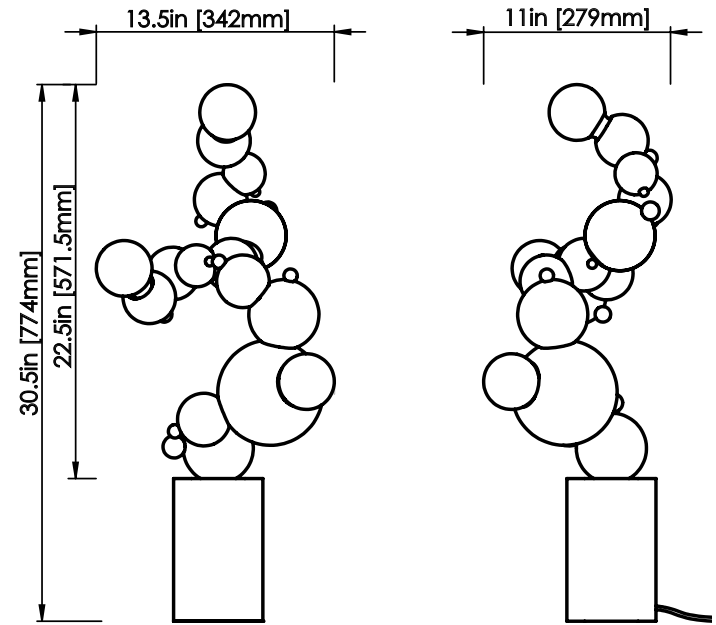

RAINBOW BUBBLY O3 TABLE LAMP

DIMENSIONS

Length: 13.5 IN / 342 MM
Width: 11 IN / 279 MM
Height: 30.5 IN / 774 MM

MATERIALS

Brass, glass

FINISHES

Polished spectrum
Matte spectrum

WEIGHT

25 LB / 11.3 KG

ILLUMINATION

120V / 240V
Accepts (3) E26 / E27 bulbs
6W LED bulbs provided,
2700K color temp.
1,620 lumens delivered
Dimmable, Trailing Edge Lutron

CONNECTION

8-Ft cloth cord with plug
Integrated turn-switch

CERTIFICATION

UL Dry / CE

LEAD TIME

12-14 weeks