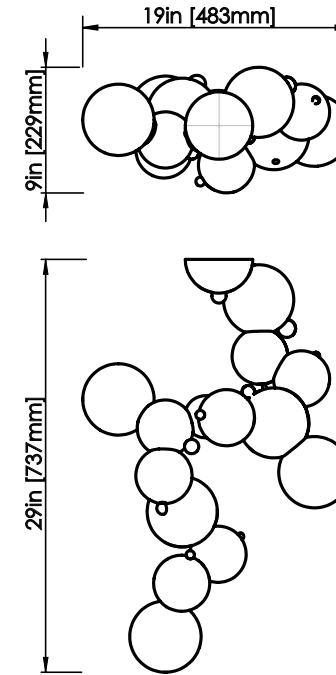

ROSIE LI

Polished spectrum finish shown

RAINBOW BUBBLY 03 FLUSHMOUNT

DIMENSIONS

Length: 9 IN / 229 MM
Width: 19 IN / 483 MM
Height: 29 IN / 737 MM

MATERIALS

Brass, glass

FINISHES

Polished spectrum
Matte spectrum
Polished green
Matte green

WEIGHT

30 LB / 13.6 KG

ILLUMINATION

120V / 240V
Accepts (3) G9 bulbs
12W; 4W LED bulbs provided,
2700K color temp.
1200 lumens delivered
Dimmable, Trailing Edge Lutron

DIMENSIONS

Length: 5 IN / 127 MM
Width: 5 IN / 127 MM
Height: 6.4 IN / 163 MM

MATERIALS

Glass, aluminum

GLASS FINISH

Matte White

WEIGHT

.7 LB / .3 KG

LEAD TIME

4-6 weeks