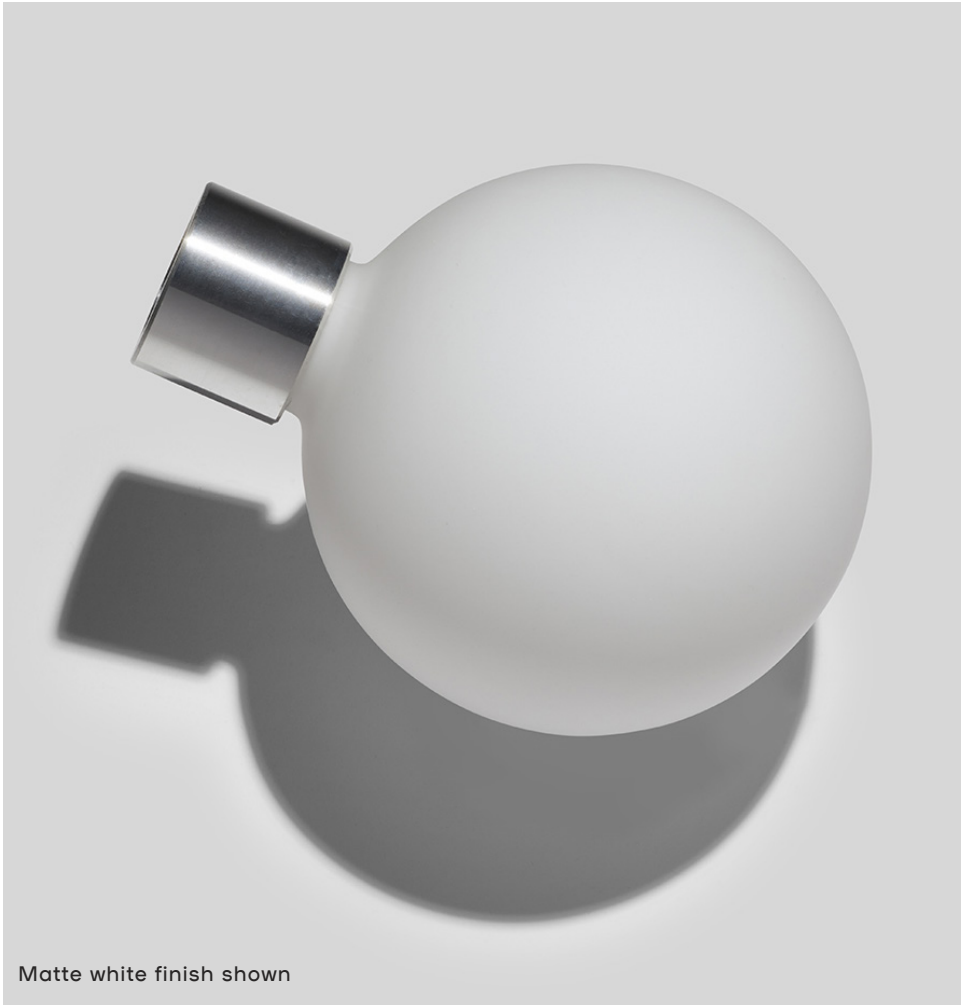

ROSIE LI

Polished spectrum finish shown

RAINBOW BUBBLY 03 FLUSHMOUNT

DIMENSIONS

Length: 9 IN / 229 MM
Width: 19 IN / 483 MM
Height: 29 IN / 737 MM

MATERIALS

Brass, glass

FINISHES

Polished spectrum
Matte spectrum
Polished green
Matte green

WEIGHT

30 LB / 13.6 KG

ILLUMINATION

120V / 240V
Accepts (3) G9 bulbs
12W; 4W LED bulbs provided,
2700K color temp.
1200 lumens delivered
Dimmable, Trailing Edge Lutron

CONNECTION

5-in canopy
Hardwire install

CERTIFICATION

UL Dry / CE

LEAD TIME

10–12 weeks

ROSIE LI

BUBBLY MATTE WHITE GLASS

DIMENSIONS

Length: 5 IN / 127 MM
Width: 5 IN / 127 MM
Height: 6.4 IN / 163 MM

MATERIALS

Glass, aluminum

GLASS FINISH

Matte White

WEIGHT

.7 LB / .3 KG