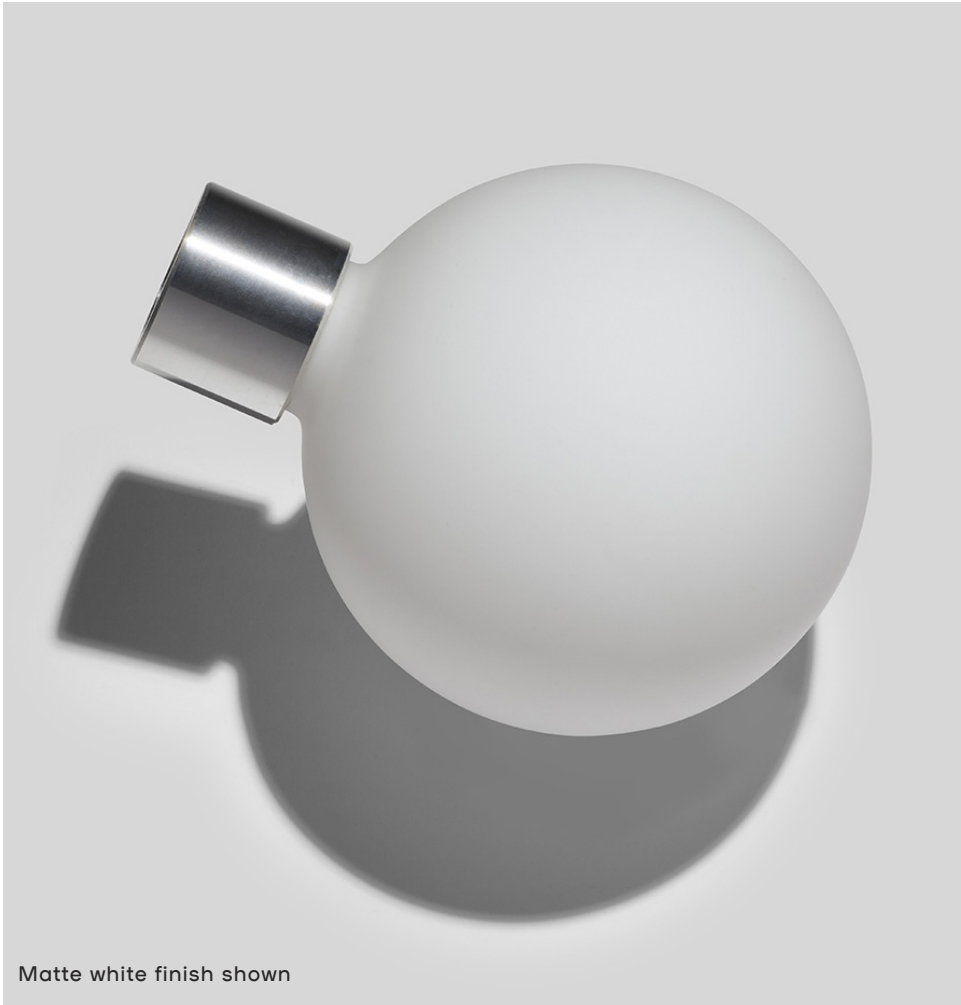

ROSIE LI

BUBBLY MATTE WHITE GLASS

DIMENSIONS

Length: 5 IN / 127 MM
Width: 5 IN / 127 MM
Height: 6.4 IN / 163 MM

MATERIALS

Glass, aluminum

GLASS FINISH

Matte White

WEIGHT

.7 LB / .3 KG

BULB OPTIONS

4W LED bulb, 2700K color temp,
360 lumens delivered.
3W LED bulb, 2500K color temp,
270 lumens delivered.
3W LED bulb, 2200K color temp,
240 lumens delivered.

COLLECTIONS

Bubbly
Rainbow Bubbly

LEAD TIME

4-6 weeks