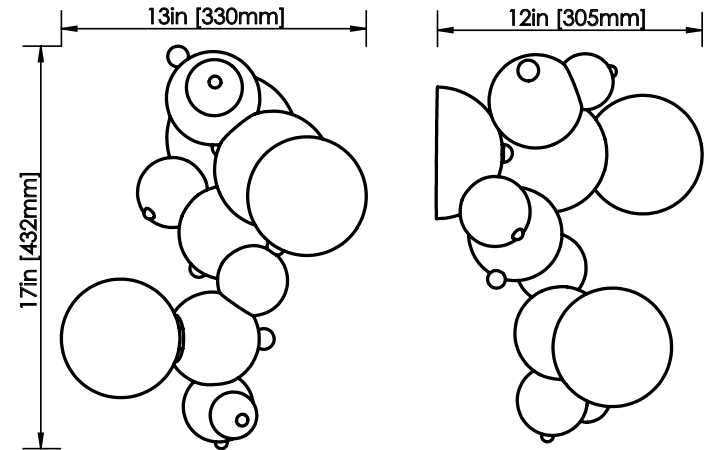

RAINBOW BUBBLY 02 WALLMOUNT

DIMENSIONS

Length: 12 IN / 305 MM

Width: 13 IN / 330 MM

Height: 17 IN / 432 MM

MATERIALS

Brass, handblown glass

METAL FINISHES

Polished spectrum

Matte spectrum

Polished green

Matte green

GLASS FINISHES

Opal

Smoke

WEIGHT

16 LB / 7.3 KG

ILLUMINATION

120V / 240V

Accepts (2) G9 bulbs

8W; 4W LED bulbs provided,
2700K color temp.

800 lumens delivered

Dimmable, Trailing Edge Lutron

CONNECTION

6-IN backplate

Hardwire install

CERTIFICATION

UL Dry / CE

LEAD TIME

14-16 weeks