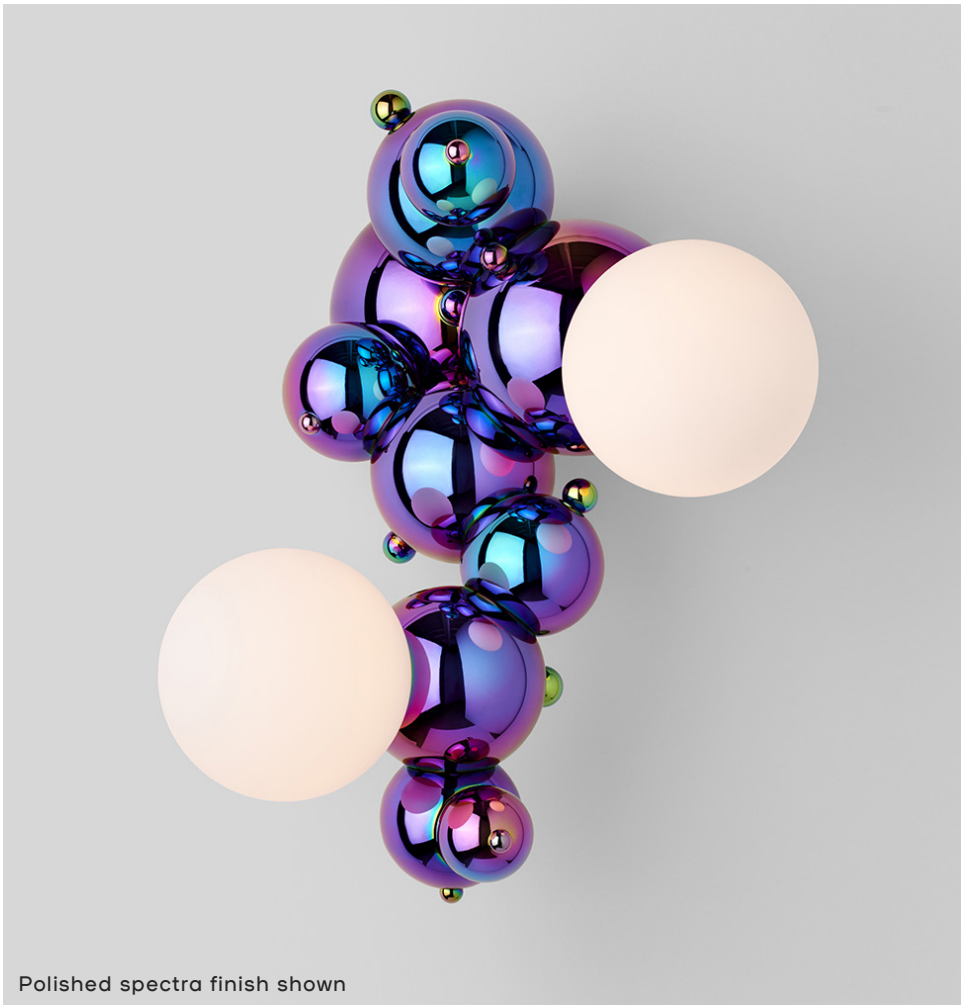

# ROSIE LI

Polished spectra finish shown

## RAINBOW BUBBLY 02 WALLMOUNT

### DIMENSIONS

Length: 12 IN / 305 MM

Width: 13 IN / 330 MM

Height: 17 IN / 432 MM