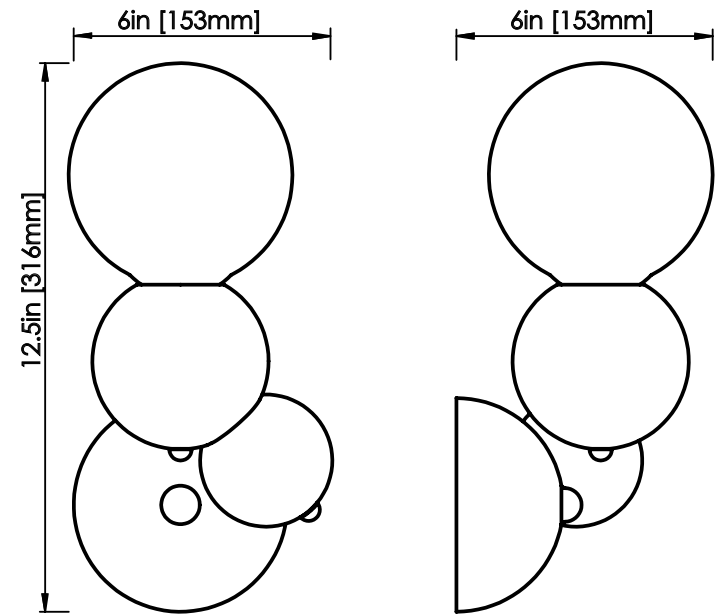

ROSIE LI

Symmetrical pair w/ matte spectrum finish shown

RAINBOW BUBBLY 01 WALLMOUNT

DIMENSIONS

Length: 6 IN / 153 MM
Width: 6 IN / 153 MM
Height: 12.5 IN / 316 MM

MATERIALS

Brass, glass

FINISHES

Polished spectrum
Matte spectrum
Polished green
Matte green

WEIGHT

4 LB / 1.8 KG

ILLUMINATION

120V / 240V
Accepts (1) G9 bulbs
4W; 4W LED bulbs provided,
2700K color temp.
400 lumens delivered
Dimmable, Trailing Edge Lutron

CONNECTION

5-IN backplate
Hardwire installation.

CERTIFICATION

UL Dry / CE

LEAD TIME

10-12 weeks