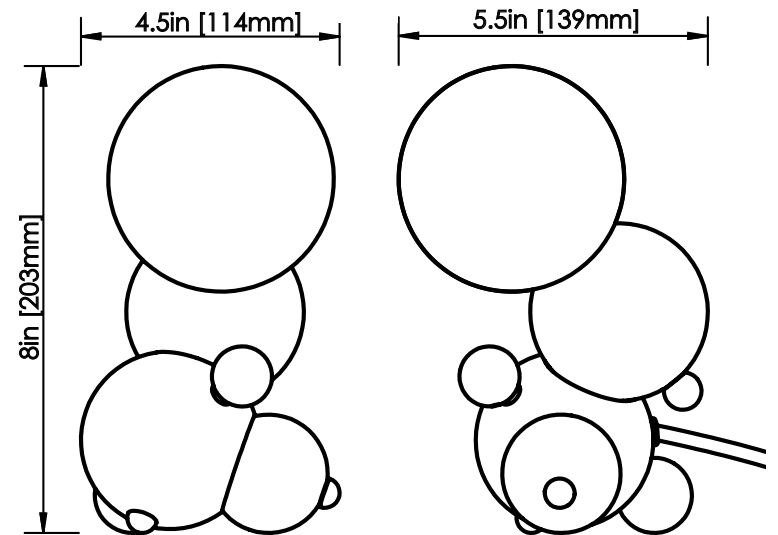

ROSIE LI

Polished spectrum finish shown

RAINBOW BUBBLY 01 SM TABLE LAMP

DIMENSIONS

Length: 5.5 IN / 139 MM
Width: 4.5 IN / 114 MM
Height: 8 IN / 203 MM

MATERIALS

Brass, glass

FINISHES

Polished spectrum
Matte spectrum

WEIGHT

3 LB / 1.4 KG

ILLUMINATION

120V / 240V
Accepts (1) E26 / E27 bulb
6W; 6W LED bulbs provided,
2700K color temp.
540 lumens delivered
Dimmable, Trailing Edge Lutron

CONNECTION

8-Ft cloth cord with plug
Integrated turn-switch.

CERTIFICATION

UL Dry / CE

LEAD TIME

10-12 weeks