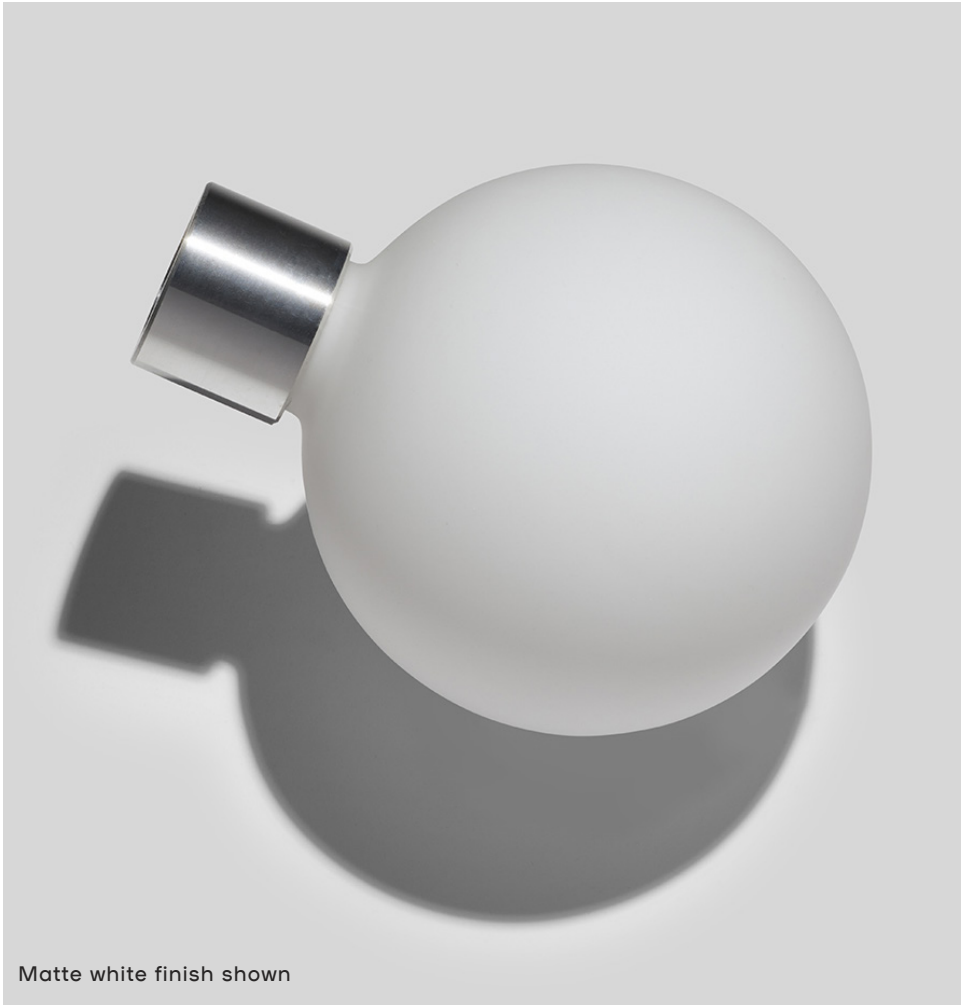

ROSIE LI

Polished spectrum w/ smoke glass finish shown

RAINBOW BUBBLY 01 PENDANT

DIMENSIONS

Length: 8 IN / 203 MM
Width: 6 IN / 152 MM
Height: 11 IN / 279 MM
Min. Drop: 19 IN / 482 MM
*SPECIFY DESIRED DROP

MATERIALS

Brass, glass

METAL FINISHES

Polished spectrum
Matte spectrum
Polished green
Matte green

GLASS FINISHES

Opal
Smoke
Clear

WEIGHT

10 LB / 4.5 KG

ILLUMINATION

120V / 240V
Accepts (1) G9 bulbs
4W; 4W LED bulbs provided,
2700K color temp.
400 lumens delivered
Dimmable, Trailing Edge Lutron

SUSPENSION

5-IN canopy and stem in
matching finish

CERTIFICATION

UL Dry / CE

LEAD TIME

14-16 weeks

ROSIE LI

BUBBLY MATTE WHITE GLASS

DIMENSIONS

Length: 5 IN / 127 MM
Width: 5 IN / 127 MM
Height: 6.4 IN / 163 MM

MATERIALS