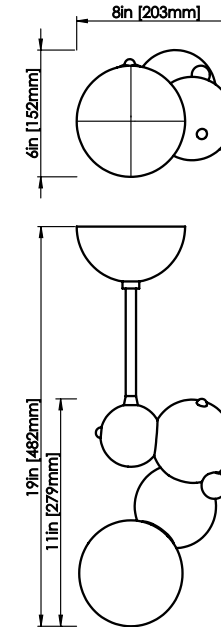

ROSIE LI

Polished spectrum w/ smoke glass finish shown

RAINBOW BUBBLY 01 PENDANT

DIMENSIONS

Length: 8 IN / 203 MM
Width: 6 IN / 152 MM
Height: 11 IN / 279 MM
Min. Drop: 19 IN / 482 MM
*SPECIFY DESIRED DROP

MATERIALS

Brass, glass

METAL FINISHES

Polished spectrum
Matte spectrum
Polished green
Matte green

GLASS FINISHES

Opal
Smoke
Clear

WEIGHT

10 LB / 4.5 KG

UL Dry / CE

LEAD TIME

14-16 weeks

ROSIE LI

BUBBLY MATTE WHITE GLASS

DIMENSIONS

Length: 5 IN / 127 MM
Width: 5 IN / 127 MM
Height: 6.4 IN / 163 MM

MATERIALS

Glass, aluminum

GLASS FINISH

Matte White

WEIGHT

.7 LB / .3 KG

BULB OPTIONS

4W LED bulb, 2700K color temp,
360 lumens delivered.
3W LED bulb, 2500K color temp,
270 lumens delivered.
3W LED bulb, 2200K color temp,
240 lumens delivered.