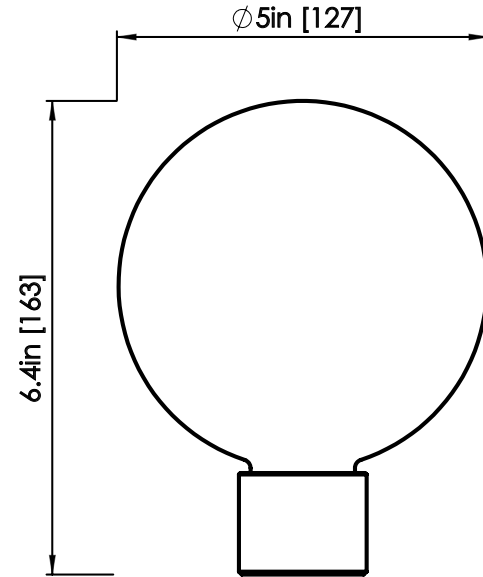

ROSIE LI

Polished spectrum w/ smoke glass finish shown

RAINBOW BUBBLY 01 PENDANT

DIMENSIONS

Length: 8 IN / 203 MM
Width: 6 IN / 152 MM
Height: 11 IN / 279 MM
Min. Drop: 19 IN / 482 MM
*SPECIFY DESIRED DROP

ILLUMINATION

120V / 240V
Accepts (1) G9 bulbs
4W; 4W LED bulbs provided,
2700K color temp.
400 lumens delivered
Dimmable, Trailing Edge Lutron

SUSPENSION

5-IN canopy and stem in
matching finish

CERTIFICATION

UL Dry / CE

LEAD TIME

14-16 weeks

ROSIE LI

BUBBLY MATTE WHITE GLASS

DIMENSIONS

Length: 5 IN / 127 MM
Width: 5 IN / 127 MM
Height: 6.4 IN / 163 MM

MATERIALS