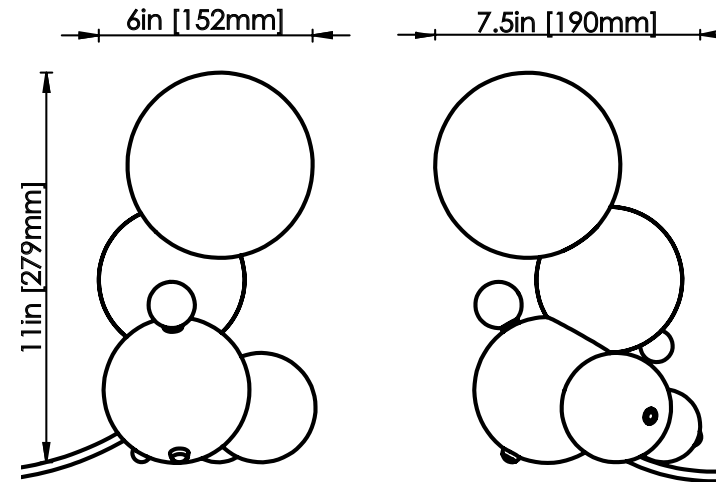

ROSIE LI

RAINBOW BUBBLY 01 LG TABLE LAMP

DIMENSIONS

Length: 7.5 IN / 190 MM
Width: 6 IN / 152 MM
Height: 11 IN / 279 MM

MATERIALS

Brass, glass

FINISHES

Polished spectrum
Matte spectrum

WEIGHT

5 LB / 2.3 KG

ILLUMINATION

120V / 240V
Accepts (1) E26 / E27 bulbs
6W; 6W LED bulbs provided,
2700K color temp.
540 lumens delivered
Dimmable, Trailing Edge Lutron

CONNECTION

8-FT cloth cord with plug
Integrated turn-switch.