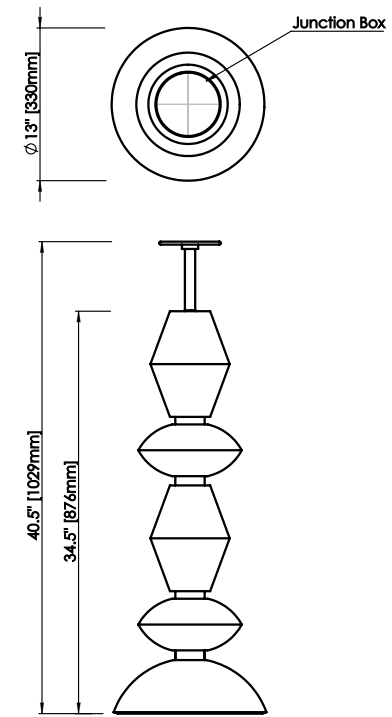

ROSIE LI

Buff gloss / Brushed brass finish shown

PILAR MIXED COLUMN ROUND

DIMENSIONS

Length: 13 IN / 330 MM
Width: 13 IN / 330 MM
Height: 34.5 IN / 876 MM
Min. Drop: 40.5 IN / 1029 MM
*2-FT STEM LENGTH PROVIDED

MATERIALS

Brass, ceramic

FINISHES

Umber bronze/Oil-rubbed bronze
Umber gloss/Oil-rubbed bronze
Buff gloss/Brushed brass

WEIGHT

22 LB / 10 KG

ILLUMINATION

120V / 240V
Accepts (1) E12 / E14 bulbs
6W LED bulbs provided,
2700K color temp.
540 lumens delivered
Dimmable, Trailing Edge Lutron

SUSPENSION

5-IN canopy and stem in
matching finish

CERTIFICATION

UL Dry / CE

LEAD TIME

10-12 weeks