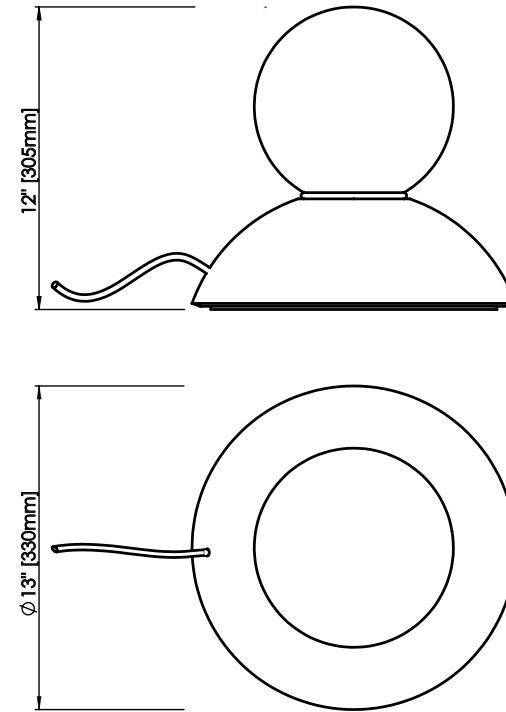

ROSIE LI

Red crackle / Brushed brass finish shown

PILAR ALABASTER TABLE LAMP

DIMENSIONS

Length: 13 IN / 330 MM

Width: 13 IN / 330 MM

Height: 12 IN / 305 MM

MATERIALS

8-FT cloth cord with plug

Integrated turn switch

CERTIFICATION

UL Dry / CE

LEAD TIME

6-8 weeks