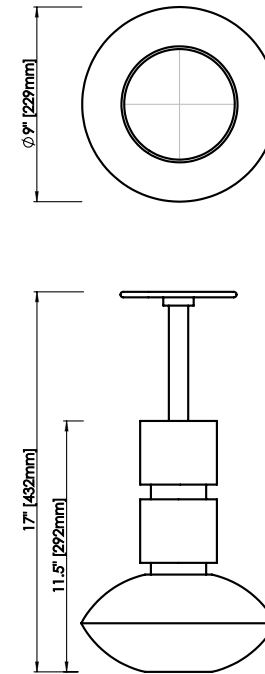

ROSIE LI

Umber bronze / Oil-rubbed bronze finish shown

PILAR SAUCER PENDANT

DIMENSIONS

Length: 9 IN / 229 MM
Width: 9 IN / 229 MM
Height: 11.5 IN / 292 MM
Min. Drop: 17 IN / 432 MM
*2-FT STEM LENGTH PROVIDED

MATERIALS

Brass, ceramic

FINISHES

Umber bronze/Oil-rubbed bronze
Umber gloss/Oil-rubbed bronze
Buff gloss/Brushed brass

WEIGHT

10 LB / 4.5 KG

ILLUMINATION

120V / 240V
Accepts (1) E12 / E14 bulbs
5W; 5W LED bulbs provided,
2700K color temp.
275 lumens delivered
Dimmable, Trailing Edge Lutron