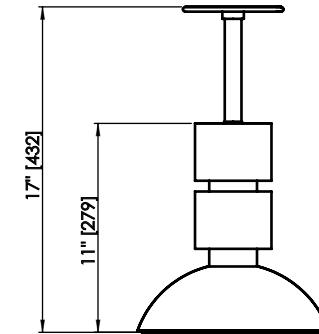

ROSIE LI

Umber crackle / Oil-rubbed bronze finish shown

PILAR ROUND PENDANT SMALL

DIMENSIONS

Length: 10 IN / 254 MM
Width: 10 IN / 254 MM
Height: 11 IN / 279 MM
Min. Drop: 17 IN / 432 MM
*SPECIFY DESIRED DROP

MATERIALS

Brass, ceramic

FINISHES

Umber gloss/Oil-rubbed bronze
Buff gloss/Brushed brass
Umber crackle/Oil-rubbed bronze
Red crackle/Brushed brass
Buff crackle/Brushed brass

ILLUMINATION

120V / 240V
Accepts (1) E12 / E14 bulbs
6W; 6W LED bulbs provided,
2000-2800K color temp.
480 lumens delivered
Dimmable, Trailing Edge Lutron

SUSPENSION

5-IN canopy and stem in
matching finish

CERTIFICATION

UL Dry / CE

LEAD TIME

8-10 weeks

WEIGHT

6.5 LB / 3 KG