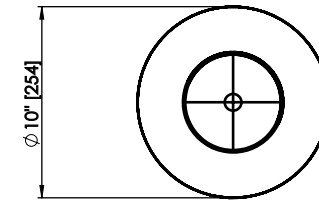

ROSIE LI

Umber crackle / Oil-rubbed bronze finish shown

PILAR ROUND PENDANT SMALL

DIMENSIONS

Length: 10 IN / 254 MM
Width: 10 IN / 254 MM
Height: 11 IN / 279 MM
Min. Drop: 17 IN / 432 MM
*SPECIFY DESIRED DROP

SUSPENSION

5-IN canopy and stem in
matching finish

CERTIFICATION

UL Dry / CE

LEAD TIME

8-10 weeks

WEIGHT

6.5 LB / 3 KG