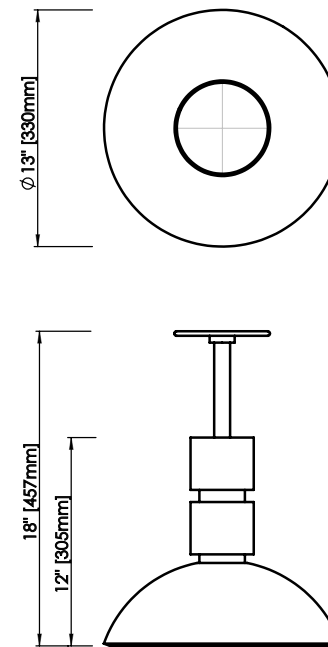

ROSIE LI

PILAR ROUND PENDANT

DIMENSIONS

Length: 13 IN / 330 MM
Width: 13 IN / 330 MM
Height: 12 IN / 305 MM
Min. Drop: 18 IN / 457 MM
*2-FT STEM LENGTH PROVIDED

MATERIALS

Brass, ceramic

FINISHES

Umber gloss/Oil-rubbed bronze
Buff gloss/Brushed brass
Umber crackle/Oil-rubbed bronze
Red crackle/Brushed brass
Buff crackle/Brushed brass

WEIGHT

11 LB / 5 KG

ILLUMINATION

120V / 240V
Accepts (1) E26 / E27 bulbs
6W; 6W LED bulbs provided,
2700K color temp.
540 lumens delivered
Dimmable, Trailing Edge Lutron

CONNECTION

5-IN canopy and stem in
matching finish