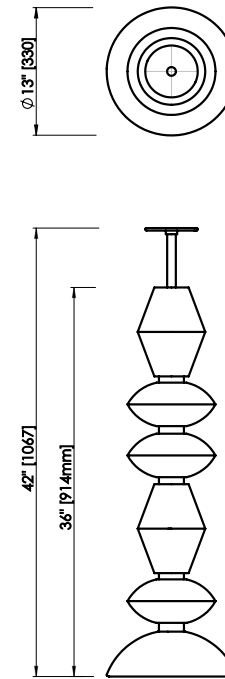

ROSIE LI

PILAR MIXED 06 COLUMN ROUND

DIMENSIONS

Length: 13 IN / 330 MM
Width: 13 IN / 330 MM
Height: 36 IN / 914 MM
Min. Drop: 42 IN / 1067 MM
*SPECIFY DESIRED DROP

MATERIALS

Brass, ceramic

FINISHES

Umber bronze/Oil-rubbed bronze
Umber gloss/Oil-rubbed bronze
Buff gloss/Brushed brass

WEIGHT

27 LB / 12 KG

ILLUMINATION

120V / 240V
Accepts (1) E26 / E27 bulbs
6W; 6W LED bulbs provided
2700K color temp
540 lumens delivered
Dimmable, Trailing Edge Lutron

SUSPENSION

5-IN canopy and stem in
matching finish