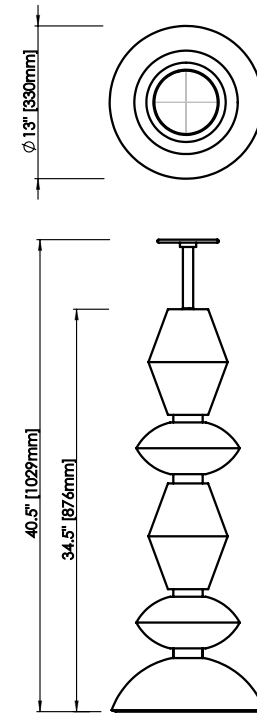

ROSIE LI

Buff gloss / Brushed brass finish shown

PILAR MIXED 05 COLUMN ROUND

DIMENSIONS

Length: 13 IN / 330 MM
Width: 13 IN / 330 MM
Height: 34.5 IN / 876 MM
Min. Drop: 40.5 IN / 1029 MM
*2-FT STEM LENGTH PROVIDED

MATERIALS

Brass, ceramic

FINISHES

Umber bronze/Oil-rubbed bronze
Umber gloss/Oil-rubbed bronze
Buff gloss/Brushed brass

WEIGHT

22 LB / 10 KG

ILLUMINATION

120V / 240V
Accepts (1) E12 / E14 bulbs
6W; 6W LED bulbs provided,
2700K color temp.
540 lumens delivered
Dimmable, Trailing Edge Lutron

SUSPENSION

5-IN canopy and stem in
matching finish

CERTIFICATION

UL Dry / CE

LEAD TIME

10-12 weeks