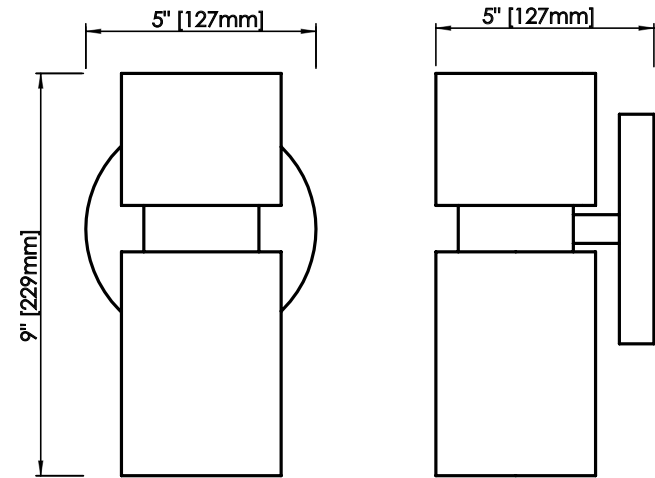

ROSIE LI

Umber mixed / Brushed brass finish shown

PILAR CYLINDER WALLMOUNT

DIMENSIONS

Length: 5 IN / 127 MM

Width: 5 IN / 127 MM

Height: 9 IN / 229 MM

MATERIALS

5-IN Backplate

Hardwire install

CERTIFICATION

UL Dry / CE

LEAD TIME

6-8 weeks