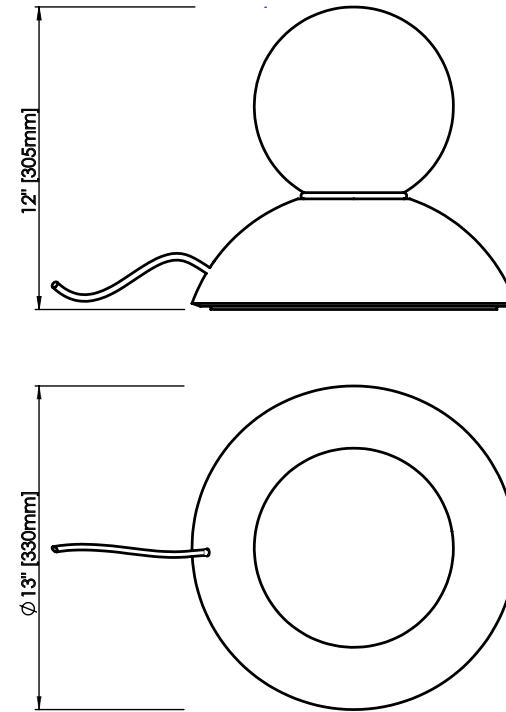

ROSIE LI

Red crackle / Brushed brass finish shown

PILAR ALABASTER TABLE LAMP

DIMENSIONS

Length: 13 IN / 330 MM

Width: 13 IN / 330 MM

Height: 12 IN / 305 MM

MATERIALS

ILLUMINATION

120V / 240V

Accepts (1) E26 / E27 bulbs

6W; 6W LED bulbs provided,
2700K color temp.

540 lumens delivered

Dimmable, Trailing Edge Lutron

CONNECTION

8-Ft cloth cord with plug