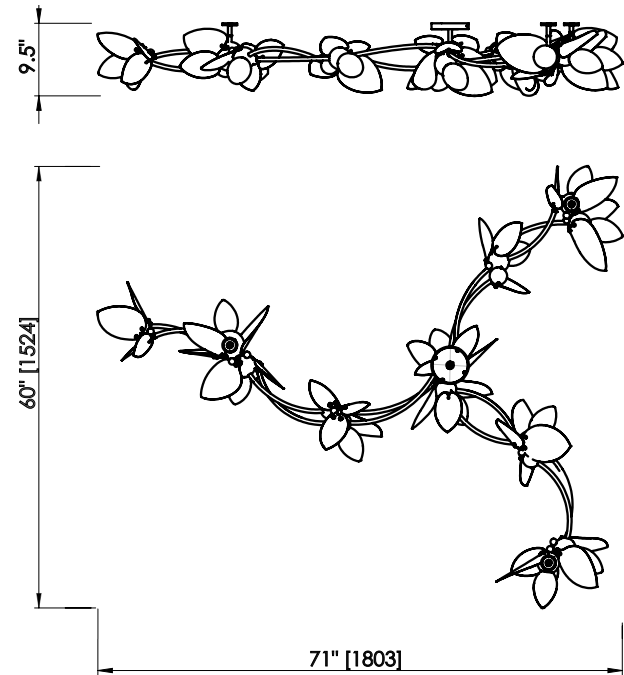

ROSIE LI

Polished & brushed brass finish shown

LAUREL GARLAND 12 FLUSHMOUNT

DIMENSIONS

Length: 60 IN / 1524 MM
Width: 71 IN / 1803 MM
Height: 9.5 IN / 241 MM

MATERIALS

Brass, glass

FINISHES

Brushed & polished brass
Brushed & polished nickel
Oil-rubbed bronze

WEIGHT

25 LB / 11.3 KG

ILLUMINATION

120V / 240V
Accepts (12) E12 / E14 bulbs
3W LED bulbs provided,
2200K or 2500K color temp.
2880 lumens delivered
Dimmable, Trailing Edge Lutron

CONNECTION

5-IN canopy, plus (3) 1.5-IN
hanging points in matching
finish.

CERTIFICATION

UL Dry / CE

LEAD TIME

14–16 weeks