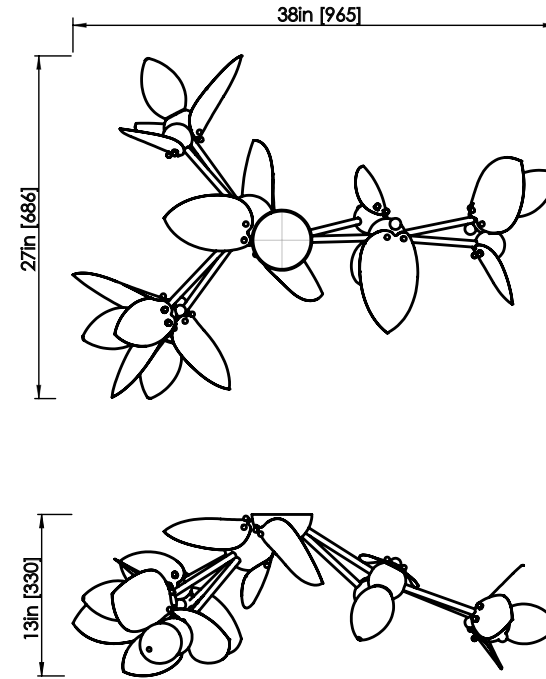

ROSIE LI

Oil-rubbed bronze finish shown

LAUREL BLOSSOM 05 FLUSHMOUNT

DIMENSIONS

Length: 38 IN / 965 MM
Width: 27 IN / 686 MM
Height: 13 IN / 330 MM

MATERIALS

Brass, glass

METAL FINISHES

Brushed & polished brass
Brushed & polished nickel
Oil-rubbed bronze

WEIGHT

22 LB / 10 KG

ILLUMINATION

120V / 240V
Accepts (5) E12 / E14 bulbs
3W LED bulbs provided
2200K color temp
1200 lumens delivered
Dimmable, Trailing Edge Lutron

SUSPENSION

5-IN canopy
Hardwire install

CERTIFICATION

UL Dry / CE

LEAD TIME

10-12 weeks