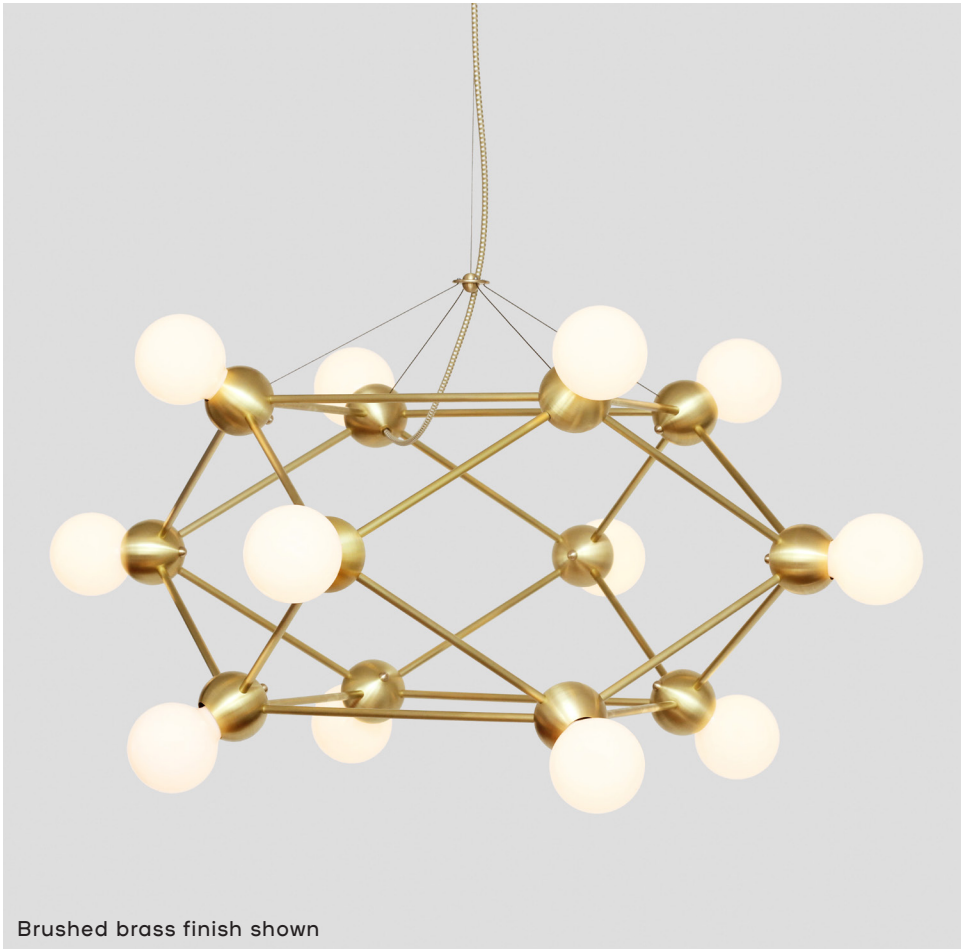

# ROSIE LI

Brushed brass finish shown

## LINA 12 LOW CHANDELIER

### DIMENSIONS

Length: 40 IN / 1016 MM  
Width: 40 IN / 1016 MM  
Height: 20 IN / 508 MM  
Min. Drop: 26 IN / 660 MM  
\*SPECIFY DESIRED DROP