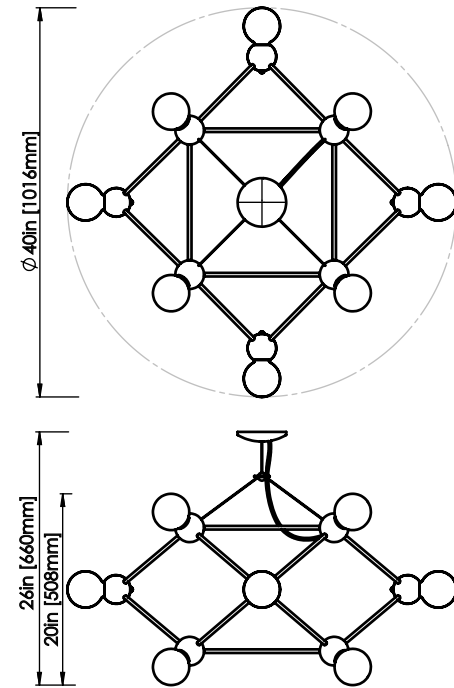

## LINA 12 LOW CHANDELIER

### DIMENSIONS

Length: 40 IN / 1016 MM  
Width: 40 IN / 1016 MM  
Height: 20 IN / 508 MM  
Min. Drop: 26 IN / 660 MM  
\*SPECIFY DESIRED DROP

### LEAD TIME

10-12 weeks