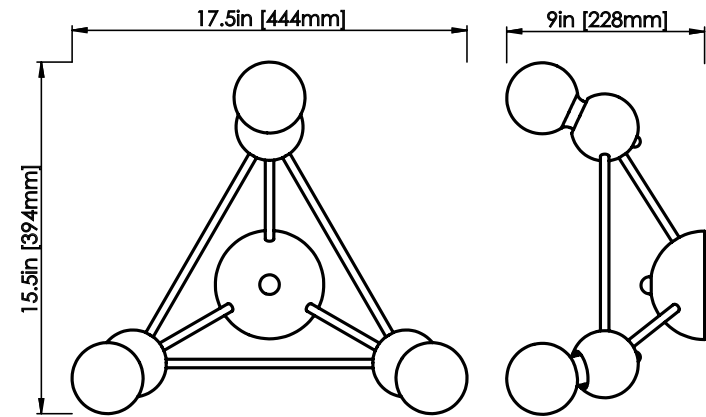

ROSIE LI

LINA 03 SM TRIANGLE WALLMOUNT

DIMENSIONS

Length: 9 IN / 228 MM
Width: 17.5 IN / 444 MM
Height: 15.5 IN / 394 MM

MATERIALS

Brass

FINISHES

Polished brass
Brushed brass
Polished nickel
Oil-rubbed bronze

WEIGHT

4 LB / 1.8 KG

ILLUMINATION

120V / 240V
Accepts (3) E26 / E27 bulbs
18W; 6W LED bulbs provided,
1,620 lumens delivered;
Matte white finish, 2700K
Dimmable, Trailing Edge Lutron

CONNECTION

5-in rounded backplate;
hardwire installation

CERTIFICATION

UL Dry / CE

LEAD TIME

8-10 weeks