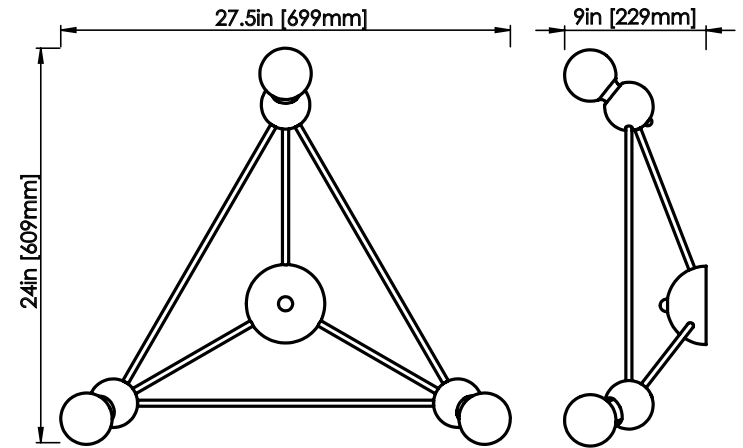

ROSIE LI

LINA 03 LG TRIANGLE WALLMOUNT

DIMENSIONS

Length: 9 IN / 229 MM
Width: 27.5 IN / 699 MM
Height: 24 IN / 609 MM

MATERIALS

Brass

FINISHES

Polished brass
Brushed brass
Polished nickel
Oil-rubbed bronze

WEIGHT

4 LB / 1.8 KG

ILLUMINATION

120V / 240V
Accepts (3) E26 / E27 bulbs
18W; 6W LED bulbs provided,
1,620 lumens delivered;
Matte white finish, 2700K
Dimmable, Trailing Edge Lutron

CONNECTION

5-in rounded backplate;
hardwire installation