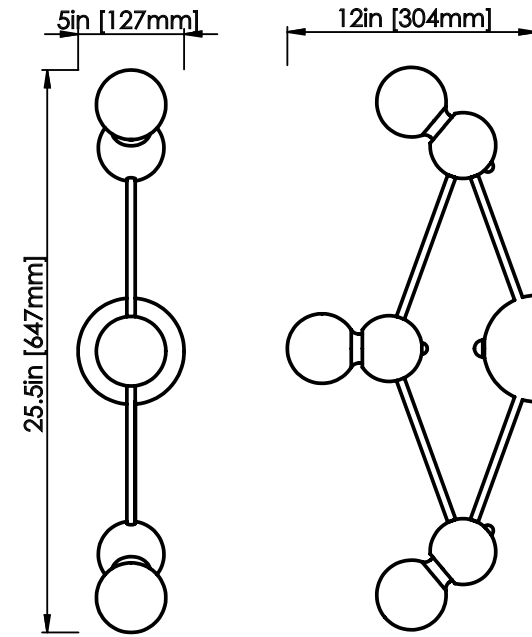

ROSIE LI

Brushed brass finish shown

LINA 03 DIAMOND WALLMOUNT

DIMENSIONS

Length: 12 IN / 304 MM
Width: 5 IN / 127 MM
Height: 25.5 IN / 647 MM

MATERIALS

Brass

FINISHES

Polished brass
Brushed brass
Polished nickel
Oil-rubbed bronze

WEIGHT

4 LB / 1.8 KG

ILLUMINATION

120V / 240V
Accepts (3) E26 / E27 bulbs
18W; 6W LED bulbs provided,
1620 lumens delivered;
Matte white finish, 2700K
Dimmable, Trailing Edge Lutron

CONNECTION

5-in rounded backplate;
hardwire installation

CERTIFICATION

UL Dry / CE

LEAD TIME

8-10 weeks