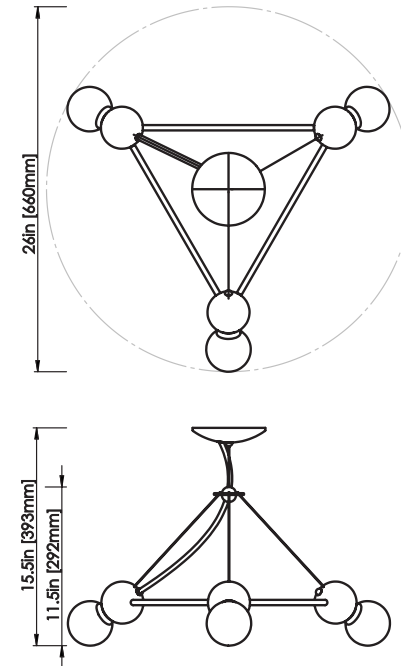

ROSIE LI

Oil-rubbed bronze finish shown

LINA 03 TRIANGLE PENDANT

DIMENSIONS

Length: 26 IN / 660 MM
Width: 26 IN / 660 MM
Height: 11.5 IN / 292 MM
Min. Drop: 15.5 IN / 393 MM
*SPECIFY DESIRED DROP

MATERIALS

Brass, steel cable

FINISHES

Polished brass
Brushed brass
Polished nickel
Oil-rubbed bronze

WEIGHT

4 LB / 1.8 KG

ILLUMINATION

120V / 240V
Accepts (3) E26 / E27 bulbs
18W; 6W LED bulbs provided,
1,620 lumens delivered;
Matte white finish, 2700K
Dimmable, Trailing Edge Lutron