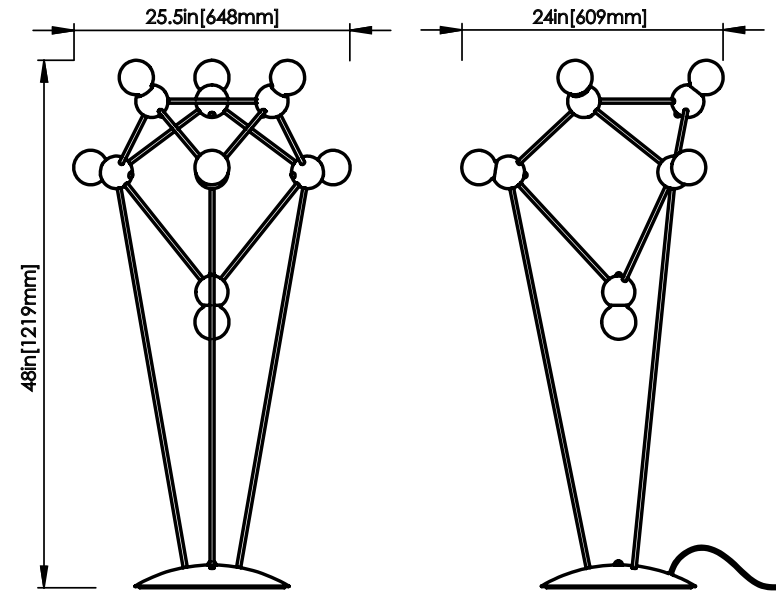

ROSIE LI

Polished nickel finish shown

LINA 07 FLOOR LAMP

DIMENSIONS

Length: 25.5 IN / 648 MM
Width: 24 IN / 609 MM
Height: 48 IN / 1219 MM

MATERIALS

Brass

FINISHES

Polished brass
Brushed brass
Polished nickel
Oil-rubbed bronze

WEIGHT

14 LB / 6.4 KG

ILLUMINATION

120V / 240V
Accepts (7) E26 / E27 bulbs
42W; 6W LED bulbs provided,
3780 lumens delivered;
Matte white finish, 2700K
Dimmable, Trailing Edge Lutron

CONNECTION

8-Ft cloth cord with
in-line switch and plug

CERTIFICATION

UL Dry / CE

LEAD TIME

10-12 weeks