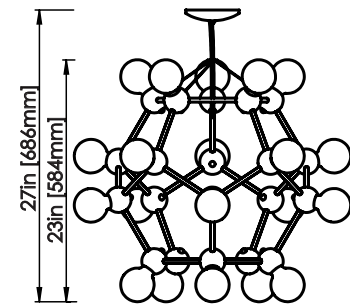

ROSIE LI

Polished brass finish shown

LINA 20 SM CHANDELIER

DIMENSIONS

Length: 27 IN / 686 MM
Width: 27 IN / 686 MM
Height: 23 IN / 584 MM
Min. Drop: 27 IN / 686 MM
*SPECIFY DESIRED DROP

MATERIALS

Brass, steel cable

FINISHES

Polished brass
Brushed brass
Polished nickel
Oil-rubbed bronze

WEIGHT

12 LB / 5.4 KG

ILLUMINATION

120V / 240V
Accepts (20) E26 / E27 bulbs
120W; 6W LED bulbs provided,
10800 lumens delivered;
Matte white finish, 2700K
Dimmable, Trailing Edge Lutron

SUSPENSION

Aircraft cable installation;
5-IN canopy w/ 6-FT cloth cord
in matching finish

CERTIFICATION

UL Dry / CE

LEAD TIME

10-12 weeks