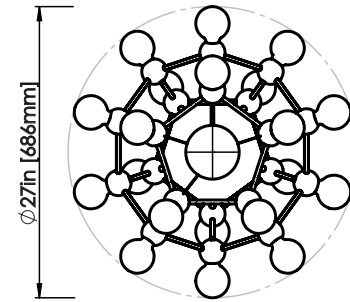

ROSIE LI

Polished brass finish shown

LINA 20 SM CHANDELIER

DIMENSIONS

Length: 27 IN / 686 MM
Width: 27 IN / 686 MM
Height: 23 IN / 584 MM
Min. Drop: 27 IN / 686 MM
*SPECIFY DESIRED DROP

MATERIALS

Brass, steel cable

FINISHES

Polished brass
Brushed brass
Polished nickel
Oil-rubbed bronze

WEIGHT

12 LB / 5.4 KG

ILLUMINATION

120V / 240V
Accepts (20) E26 / E27 bulbs
120W; 6W LED bulbs provided,
10800 lumens delivered;
Matte white finish, 2700K
Dimmable, Trailing Edge Lutron

SUSPENSION

Aircraft cable installation;
5-IN canopy w/ 6-FT cloth cord
in matching finish

CERTIFICATION

UL Dry / CE

LEAD TIME

10-12 weeks