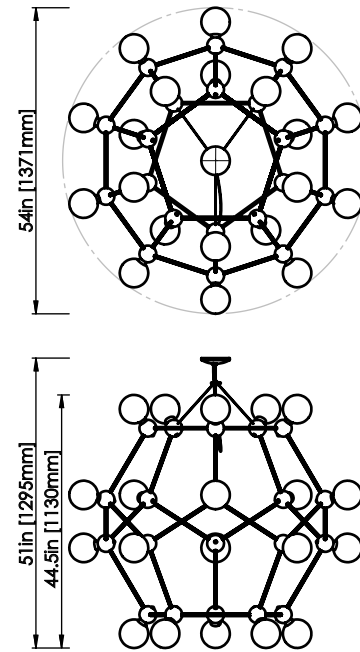

ROSIE LI

LINA 20 LG CHANDELIER

DIMENSIONS

Length: 54 IN / 1371 MM
Width: 54 IN / 1371 MM
Height: 44.5 IN / 1130 MM
Min. Drop: 51 IN / 1295 MM
*SPECIFY DESIRED DROP

MATERIALS

Brass, steel cable

FINISHES

Polished brass
Brushed brass
Polished nickel
Oil-rubbed bronze

WEIGHT

13 LB / 5.9 KG

ILLUMINATION

120V / 240V
Accepts (20) E26 / E27 bulbs
120W; 6W LED bulbs provided,
10800 lumens delivered;
Matte white finish, 2700K
Dimmable, Trailing Edge Lutron

SUSPENSION

Aircraft cable installation;
5-IN canopy w/ 6-FT cloth cord
in matching finish

CERTIFICATION

UL Dry / CE

LEAD TIME

10-12 weeks