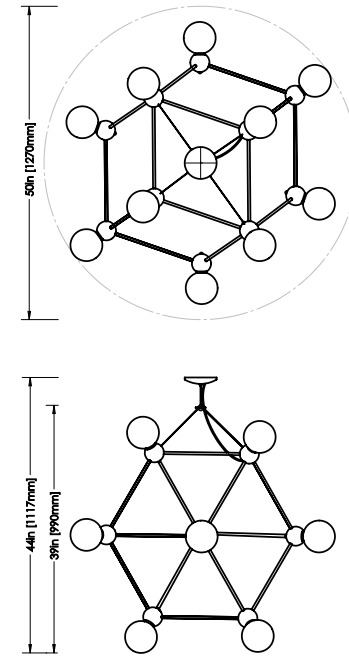

## LINA 14 CHANDELIER

### DIMENSIONS

Length: 50 IN / 1270 MM  
Width: 50 IN / 1270 MM  
Height: 39 IN / 990 MM  
Min. Drop: 44 IN / 1117 MM  
\*SPECIFY DESIRED DROP

### LEAD TIME

10-12 weeks