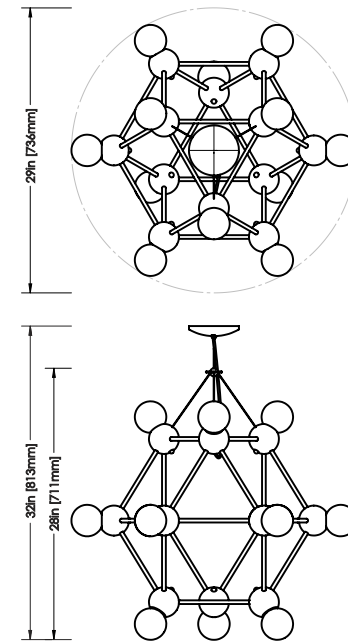

ROSIE LI

LINA 12 SM CHANDELIER

DIMENSIONS

Length: 29 IN / 736 MM
Width: 29 IN / 736 MM
Height: 28 IN / 711 MM
Min. Drop: 32 IN / 813 MM
*SPECIFY DESIRED DROP

MATERIALS

Brass, steel cable

FINISHES

Polished brass
Brushed brass
Polished nickel
Oil-rubbed bronze

WEIGHT

8 LB / 3.6 KG

ILLUMINATION

120V / 240V
Accepts (12) E26 / E27 bulbs
72W; 6W LED bulbs provided,
6480 lumens delivered;
Matte white finish, 2700K
Dimmable, Trailing Edge Lutron

SUSPENSION

Aircraft cable installation; 5-IN
canopy w/ 6-FT cloth cord in
matching finish

CERTIFICATION

UL Dry / CE

LEAD TIME

10-12 weeks