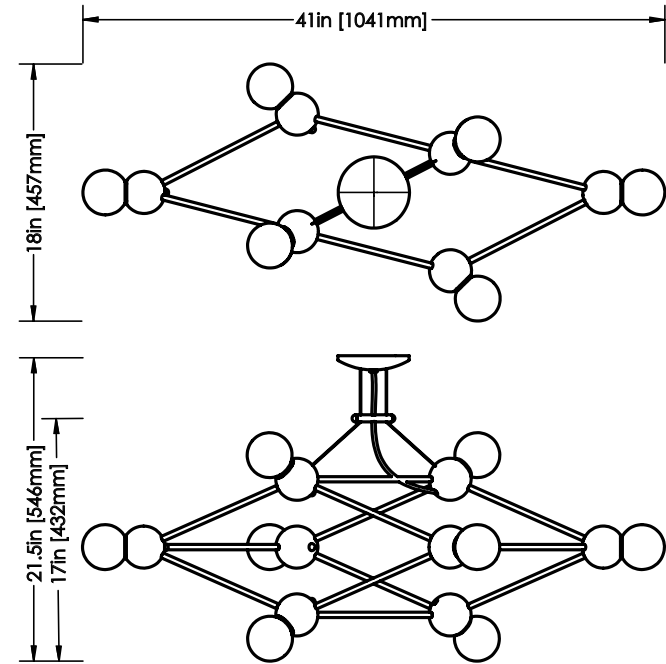

LINA 08 SHEAR CHANDELIER

DIMENSIONS

Length: 41 IN / 1041 MM
Width: 18 IN / 457 MM
Height: 17 IN / 432 MM
Min. Drop: 21.5 IN / 546 MM
*SPECIFY DESIRED DROP

MATERIALS

Brass, steel cable

FINISHES

Polished brass
Brushed brass
Polished nickel
Oil-rubbed bronze

WEIGHT

7 LB / 3.2 KG

ILLUMINATION

120V / 240V
Accepts (8) E26 / E27 bulbs
48W; 6W LED bulbs provided,
4320 lumens delivered;
Matte white finish, 2700K
Dimmable, Trailing Edge Lutron

SUSPENSION

Aircraft cable installation;
5-IN canopy w/ 6-Ft cloth cord
in matching finish

CERTIFICATION

UL Dry / CE

LEAD TIME

10-12 weeks