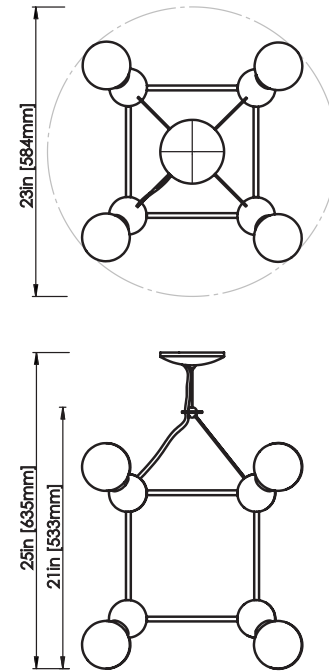

ROSIE LI

LINA 08 CUBE CHANDELIER

DIMENSIONS

Length: 23 IN / 584 MM
Width: 23 IN / 584 MM
Height: 21 IN / 533 MM
Min. Drop: 25 IN / 635 MM
*SPECIFY DESIRED DROP

MATERIALS

Brass, steel cable

FINISHES

Polished brass
Brushed brass
Polished nickel
Oil-rubbed bronze

WEIGHT

5 LB / 2.3 KG

ILLUMINATION

120V / 240V
Accepts (8) E26 / E27 bulbs
48W; 6W LED bulbs provided,
4320 lumens delivered;
Matte white finish, 2700K
Dimmable, Trailing Edge Lutron

SUSPENSION

Aircraft cable installation;
5-IN canopy w/ 6-FT cloth cord
in matching finish