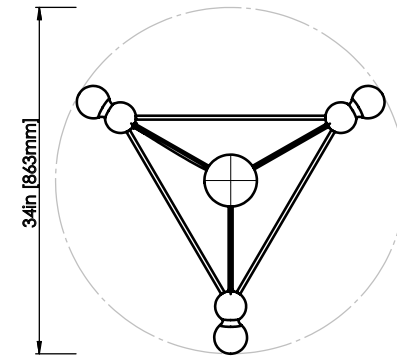

ROSIE LI

Brushed brass finish shown

LINA 04 LG PYRAMID CHANDELIER

DIMENSIONS

Length: 34 IN / 863 MM
Width: 34 IN / 863 MM
Height: 20 IN / 508 MM
Min. Drop: 24.5 IN / 622 MM
*SPECIFY DESIRED DROP

MATERIALS

Brass, steel cable

FINISHES

Polished brass
Brushed brass
Polished nickel
Oil-rubbed bronze

WEIGHT

6 LB / 2.7 KG

ILLUMINATION

120V / 240V
Accepts (4) E26 / E27 bulbs
24W; 6W LED bulbs provided,
2160 lumens delivered;
Matte white finish, 2700K
Dimmable, Trailing Edge Lutron