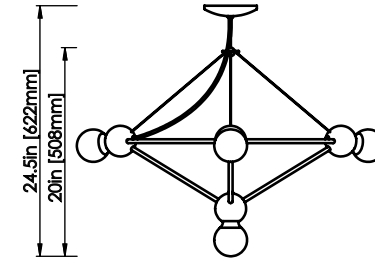

ROSIE LI

Brushed brass finish shown

LINA 04 LG PYRAMID CHANDELIER

DIMENSIONS

Length: 34 IN / 863 MM
Width: 34 IN / 863 MM
Height: 20 IN / 508 MM
Min. Drop: 24.5 IN / 622 MM
*SPECIFY DESIRED DROP

MATERIALS

Brass, steel cable

FINISHES

Polished brass
Brushed brass
Polished nickel
Oil-rubbed bronze

WEIGHT

6 LB / 2.7 KG

ILLUMINATION

120V / 240V
Accepts (4) E26 / E27 bulbs
24W; 6W LED bulbs provided,
2160 lumens delivered;
Matte white finish, 2700K
Dimmable, Trailing Edge Lutron