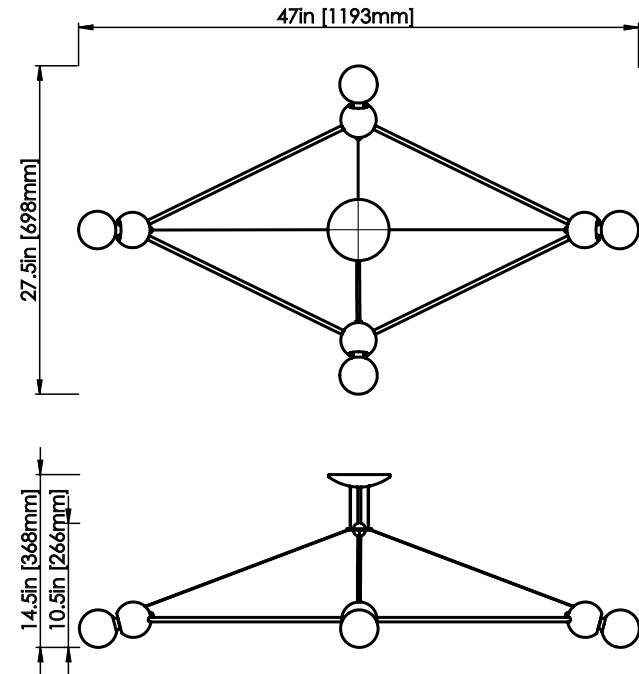

## LINA 04 DIAMOND CHANDELIER

### DIMENSIONS

Length: 47 IN / 1193 MM  
Width: 27.5 IN / 698 MM  
Height: 10.5 IN / 266 MM  
Min. Drop: 14.5 IN / 368 MM  
\*SPECIFY DESIRED DROP

### LEAD TIME

8-10 weeks