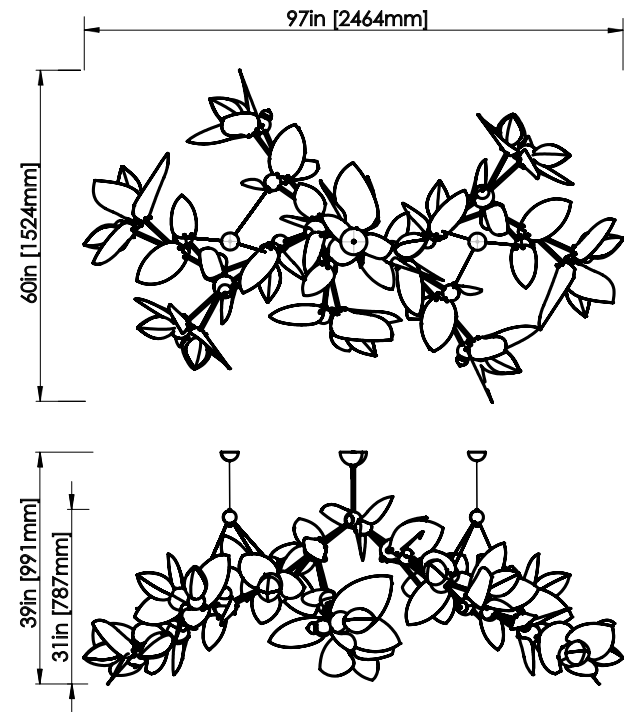

ROSIE LI

LAUREL BLOSSOM 19 CHANDELIER

DIMENSIONS

Length: 60 IN / 1524 MM
Width: 97 IN / 2464 MM
Height: 31 IN / 787 MM
Min. Drop: 37 IN / 991 MM
*SPECIFY DESIRED DROP

MATERIALS

Brass, milk glass, steel cable

FINISHES

Brushed & polished brass
Brushed & polished nickel
Oil-rubbed bronze

WEIGHT

75 LB / 34 KG

ILLUMINATION

120V / 240V
Accepts (19) E12 / E14 bulbs
57W; 3W LED bulb provided,
2200K or 2500K color temp.
4560 or 5130 lumens delivered
Dimmable, Trailing Edge Lutron

SUSPENSION

5- canopy and stem, plus
two hang points with 3-IN
canopy in matching finish

CERTIFICATION

UL Dry / CE

LEAD TIME

14-16 weeks