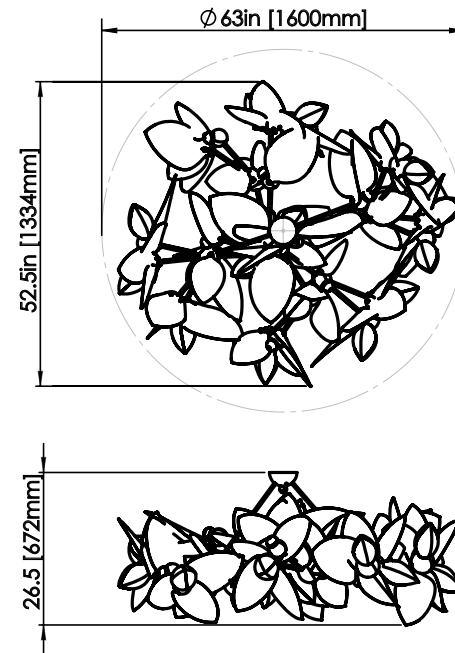

ROSIE LI

LAUREL BLOSSOM 16 SMALL CHANDELIER

DIMENSIONS

Length: 69 IN / 175 MM
Width: 44.5 IN / 1130 MM
Height: 33 IN / 838 MM
Min. Drop: 41 IN / 1041 MM
*SPECIFY DESIRED DROP

MATERIALS

Brass, glass

FINISHES

Brushed & polished brass
Brushed & polished nickel
Oil-rubbed bronze

WEIGHT

55 LB / 24.9 KG

ILLUMINATION

120V / 240V
Accepts (16) E12 / E14 bulbs
48W; 3W LED bulb provided,
2200K or 2500K color temp.
3840 or 4400 lumens delivered
Dimmable, Trailing Edge Lutron