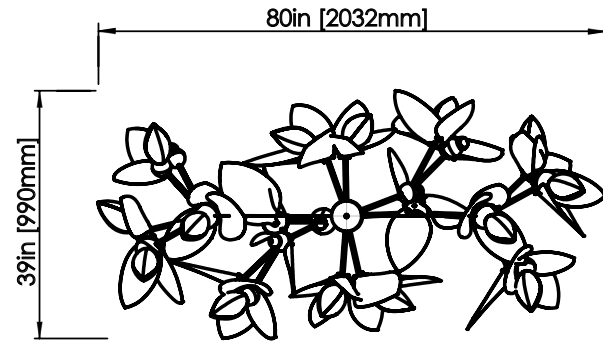

ROSIE LI

LAUREL BLOSSOM 16 LARGE CHANDELIER

DIMENSIONS

Length: 39 IN / 990 MM
Width: 80 IN / 2032 MM
Height: 25 IN / 635 MM
Min. Drop: 36 IN / 914 MM
*SPECIFY DESIRED DROP

MATERIALS

Brass, glass, steel cable

FINISHES

Brushed & polished brass
Brushed & polished nickel
Oil-rubbed bronze

WEIGHT

60 LB / 27.2 KG

ILLUMINATION

120V / 240V
Accepts (16) E12 / E14 bulbs
48W; 3W LED bulb provided,
2200K or 2500K color temp.
3840 or 4400 lumens delivered
Dimmable, Trailing Edge Lutron

SUSPENSION

5- canopy
Hardwire install

CERTIFICATION

UL Dry / CE

LEAD TIME

14-16 weeks