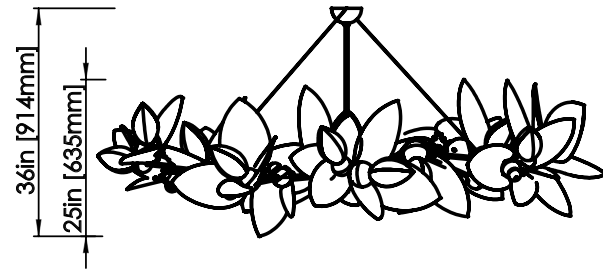

ROSIE LI

LAUREL BLOSSOM 16 LARGE CHANDELIER

DIMENSIONS

Length: 39 IN / 990 MM
Width: 80 IN / 2032 MM
Height: 25 IN / 635 MM
Min. Drop: 36 IN / 914 MM
*SPECIFY DESIRED DROP

MATERIALS

Brass, glass, steel cable

FINISHES

Brushed & polished brass
Brushed & polished nickel
Oil-rubbed bronze

WEIGHT

60 LB / 27.2 KG

ILLUMINATION

120V / 240V
Accepts (16) E12 / E14 bulbs
48W; 3W LED bulb provided,
2200K or 2500K color temp.
3840 or 4400 lumens delivered
Dimmable, Trailing Edge Lutron

SUSPENSION

5- canopy
Hardwire install

CERTIFICATION

UL Dry / CE

LEAD TIME

14-16 weeks