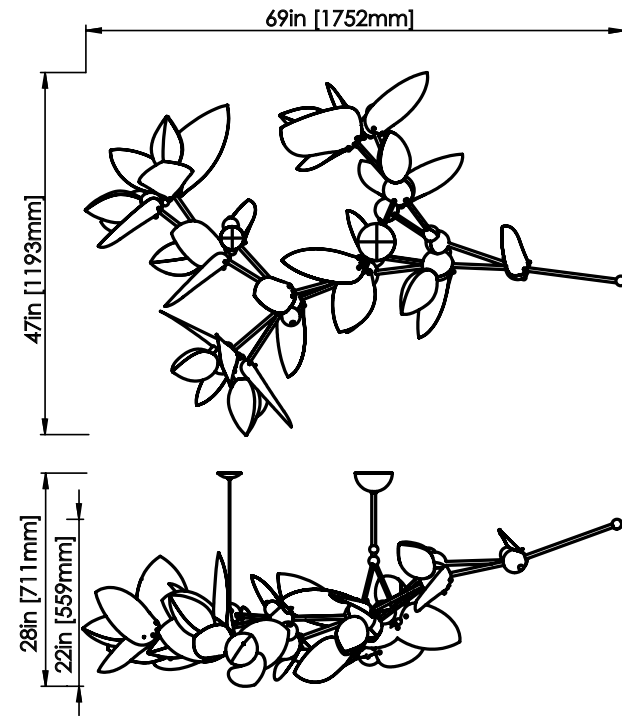

ROSIE LI

Brushed & polished brass w/ milk glass finish shown

LAUREL BLOSSOM 09 CHANDELIER

DIMENSIONS

Length: 69 IN / 1752 MM
Width: 47 IN / 1193 MM
Height: 22 IN / 559 MM
Min. Drop: 28 IN / 711 MM
*SPECIFY DESIRED DROP

MATERIALS

Brass, milk glass, steel cable

FINISHES

Brushed & polished brass
Brushed & polished nickel
Oil-rubbed bronze

WEIGHT

34 LB / 15 KG

ILLUMINATION

120V / 240V
Accepts (9) E12 / E14 bulbs
27W; 3W LED bulbs provided,
2200K or 2500K color temp.
2160 / 2430 lumens delivered
Dimmable, Trailing Edge Lutron

SUSPENSION

5-IN canopy and stem, plus
second hanging point with 3-IN
canopy in matching finish

CERTIFICATION

UL Dry / CE

LEAD TIME

12-14 weeks