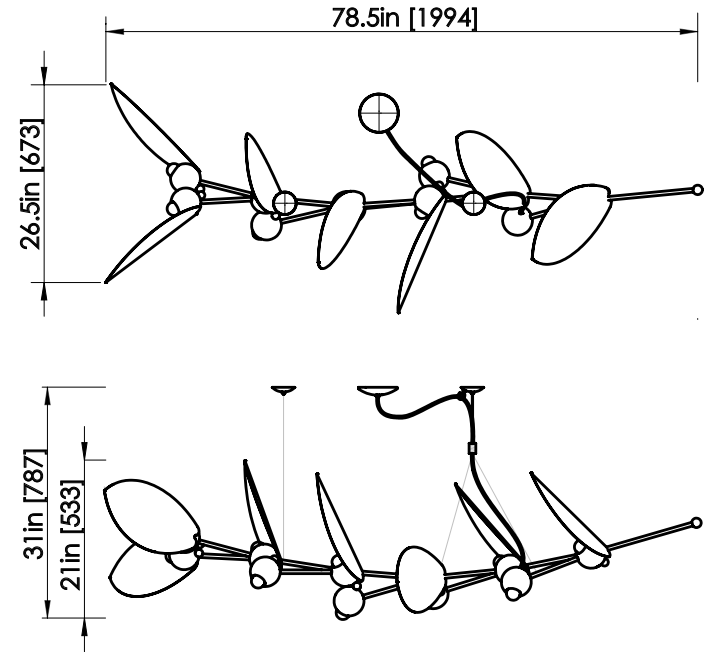

ROSIE LI

Brushed & polished brass finish shown

LAUREL LINEAR CHANDELIER W/ FLOATING J-BOX

DIMENSIONS

Length: 78.5 IN / 1994 MM

Width: 26.5 IN / 673 MM

Height: 21 IN / 533 MM

Min. Drop: 31 IN / 787 MM

*SPECIFY DESIRED DROP

MATERIALS

Brass, steel cable

FINISHES

Brushed & polished brass

Brushed & polished nickel

Oil-rubbed bronze

WEIGHT

18 LB / 8.2 KG

ILLUMINATION

120V / 240V

Accepts (11) E12 / E14 bulbs

55W; 5W LED bulbs provided,

2700K color temp.

3025 lumens delivered

Dimmable, Trailing Edge Lutron

SUSPENSION

Aircraft cable installation;

5-IN canopy plus 3-IN canopy in
matching finish w/ 6-FT cloth cord

CERTIFICATION

UL Dry / CE

LEAD TIME

8-10 weeks