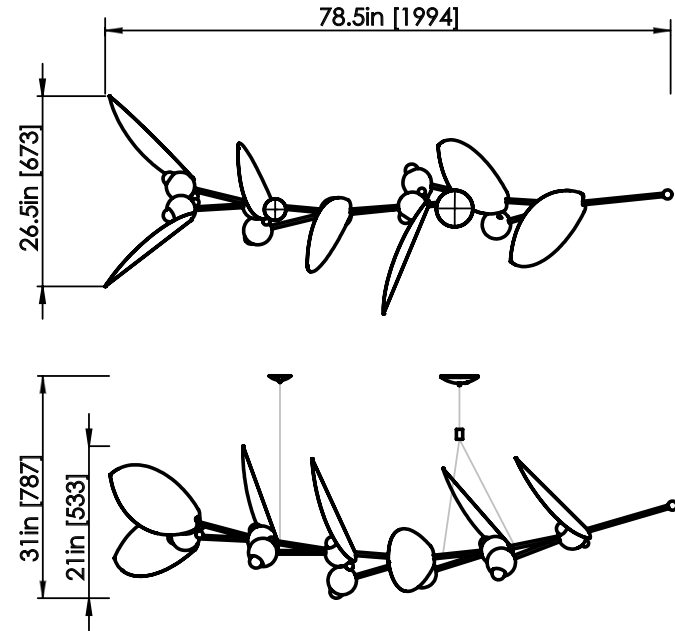

ROSIE LI

Brushed & polished brass finish shown

LAUREL 07 LINEAR CHANDELIER

DIMENSIONS

Length: 78.5 IN / 1994 MM

Width: 26.5 IN / 673 MM

Height: 31 IN / 787 MM

MATERIALS

Brass, steel cable

FINISHES

Brushed & polished brass

Brushed & polished nickel

Oil-rubbed bronze

WEIGHT

18 LB / 8.2 KG

ILLUMINATION

120V / 240V

Accepts (11) E12 / E14 bulbs
55W; 5W LED bulbs provided,
2700K color temp.

3025 lumens delivered

Dimmable, Trailing Edge Lutron

SUSPENSION

5-IN canopy, plus second hanging
point with 3-IN canopy in matching
finish. 6-ft cloth cord.

CERTIFICATION

UL Dry / CE

LEAD TIME

8-10 weeks