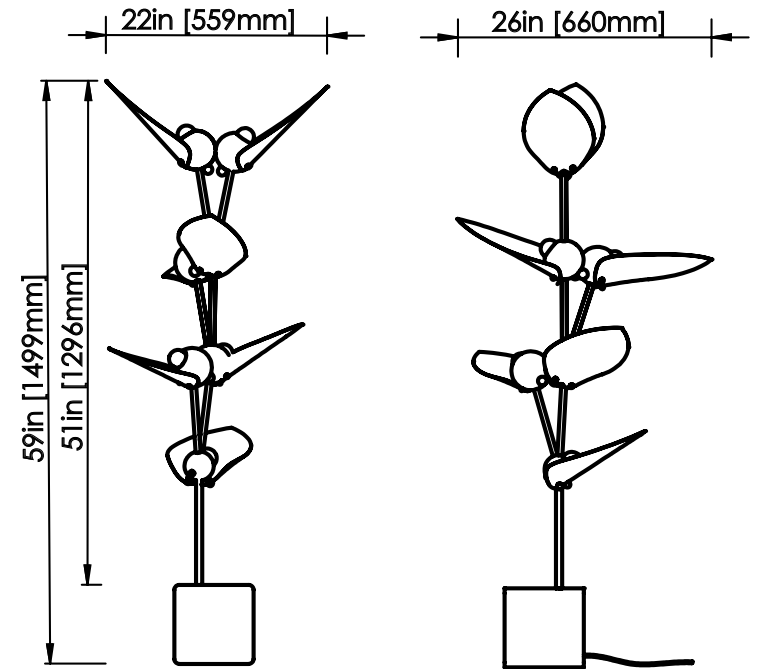

ROSIE LI

Brushed & polished brass finish shown

LAUREL LINEAR FLOOR LAMP

DIMENSIONS

Length: 22 IN / 559 MM
Width: 26 IN / 660 MM
Height: 59 IN / 1499 MM

MATERIALS

Brass, alabaster

FINISHES

Brushed & polished brass
Brushed & polished nickel
Oil-rubbed bronze

WEIGHT

50 LB / 18 KG

ILLUMINATION

120V / 240V
Accepts (6) E12 / E14 bulbs
30W; 5W LED bulbs provided,
2700K color temp.
1650 lumens delivered
Dimmable, Trailing Edge Lutron

CONNECTION

8-Ft cloth cord with in-line switch
and plug

CERTIFICATION

UL Dry / CE

LEAD TIME

12-14 weeks