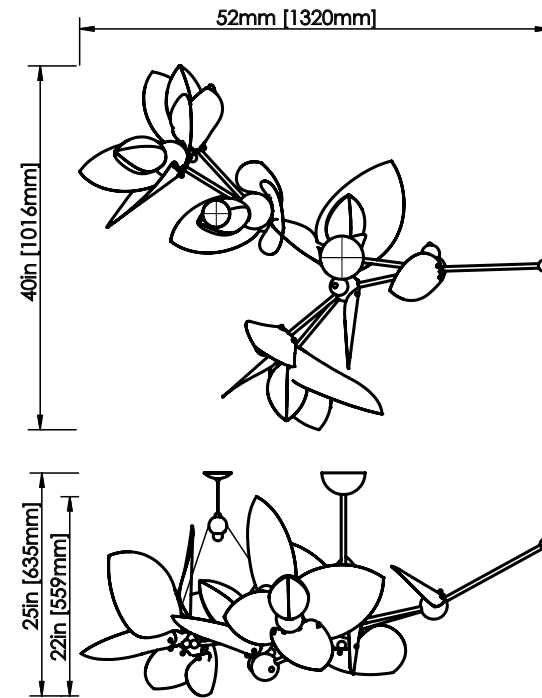

ROSIE LI

LAUREL BLOSSOM 05 CHANDELIER

DIMENSIONS

Length: 52 IN / 1320 MM
Width: 40 IN / 1016 MM
Height: 22 IN / 559 MM
Min. Drop: 25 IN / 635 MM
*SPECIFY DESIRED DROP

MATERIALS

Brass, milk glass, steel cable

FINISHES

Brushed & polished brass
Brushed & polished nickel
Oil-rubbed bronze

WEIGHT

22 LB / 10 KG

ILLUMINATION

120V / 240V
Accepts (5) E12 / E14 bulbs
15W; 3W LED bulbs provided,
2200K or 2500K color temp.
1200 / 1350 lumens delivered
Dimmable, Trailing Edge Lutron

SUSPENSION

5-IN canopy and stem, plus
second hanging point with 3-IN
canopy in matching finish

CERTIFICATION

UL Dry / CE

LEAD TIME

12-14 weeks