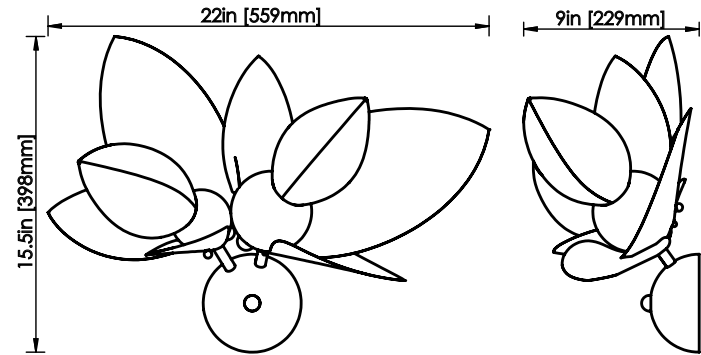

ROSIE LI

Brushed & polished nickel w/ milk glass finish shown

LAUREL BLOSSOM 02 WALLMOUNT

DIMENSIONS

Length: 9 IN / 229 MM
Width: 22 IN / 559 MM
Height: 15.5 IN / 398 MM

MATERIALS

Brass, milk glass

FINISHES

Brushed & polished brass
Brushed & polished nickel
Oil-rubbed bronze

WEIGHT

10 LB / 4.5 KG

ILLUMINATION

120V / 240V
Accepts (2) E12 / E14 bulbs
6W; 3W LED bulbs provided,
2200K or 2500K color temp.
480 / 540 lumens delivered
Dimmable, Trailing Edge Lutron

CONNECTION

6-IN backplate
Hardwire install

CERTIFICATION

UL Dry / CE

LEAD TIME

10-12 weeks